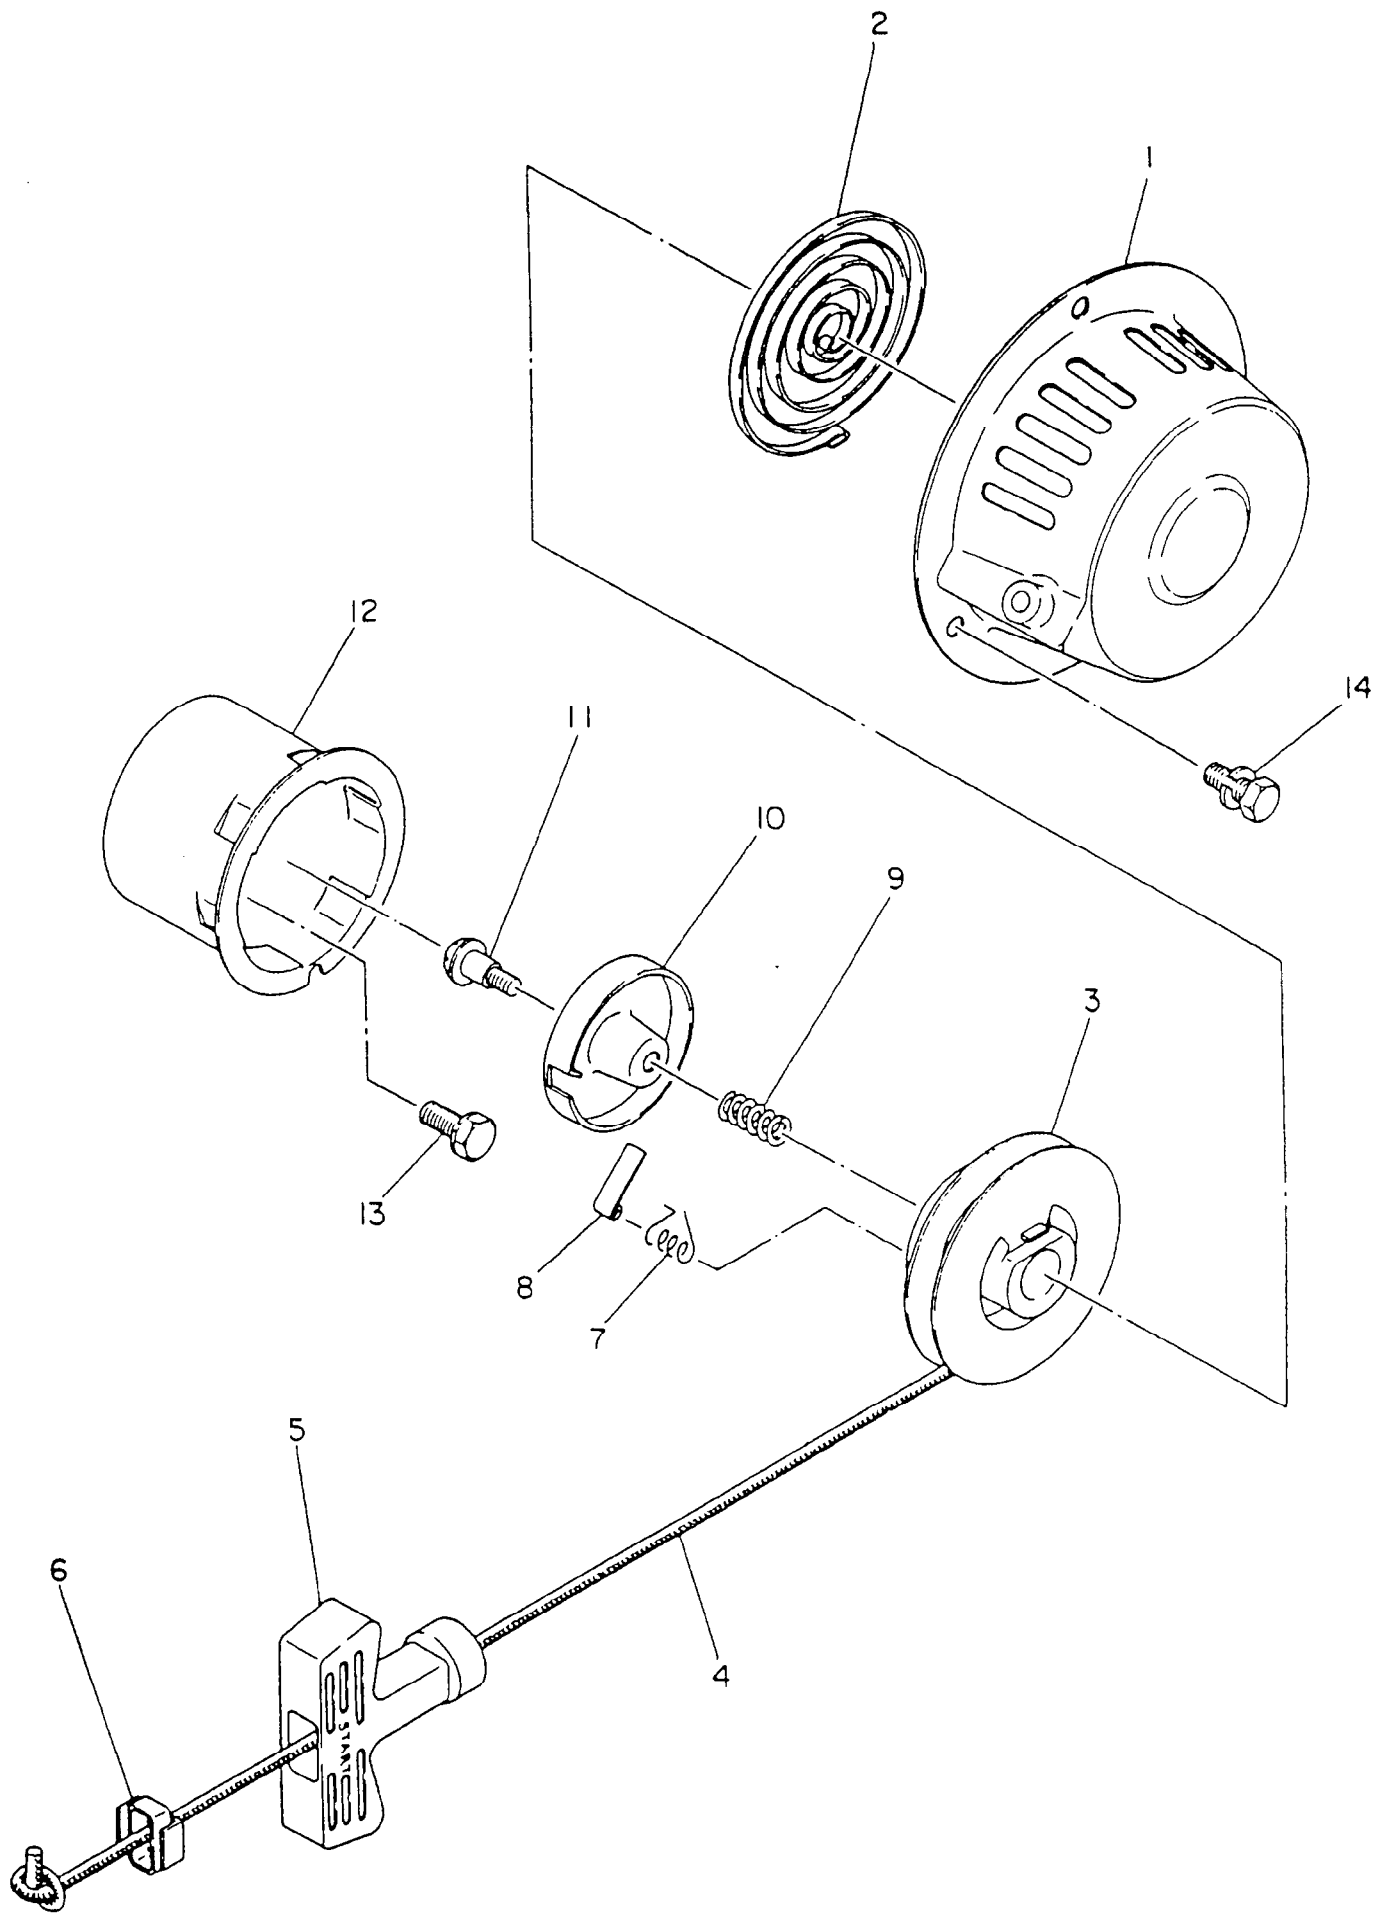

Recoil Starter

ITEM	PART NO.	DESCRIPTION	QTY
1	EY5805005000	Recoil starter assembly (includes items 2-12)	1
2	EY5515005020	Spiral spring	1
3	EY5515005030	Reel	1
4	EY5515005130	Starter rope	1
5	EY5515005140	Starter knob	1
6	EY5515005160	Rope stopper	1
7	EY5515005050	Return spring	1
8	EY5515005040	Ratchet.....	1
9	EY5515005110	Friction spring	1
10	EY5515005120	Friction plate	1
11	EY5515004060	Center screw	1
12	EY5805004140	Starter pulley	1