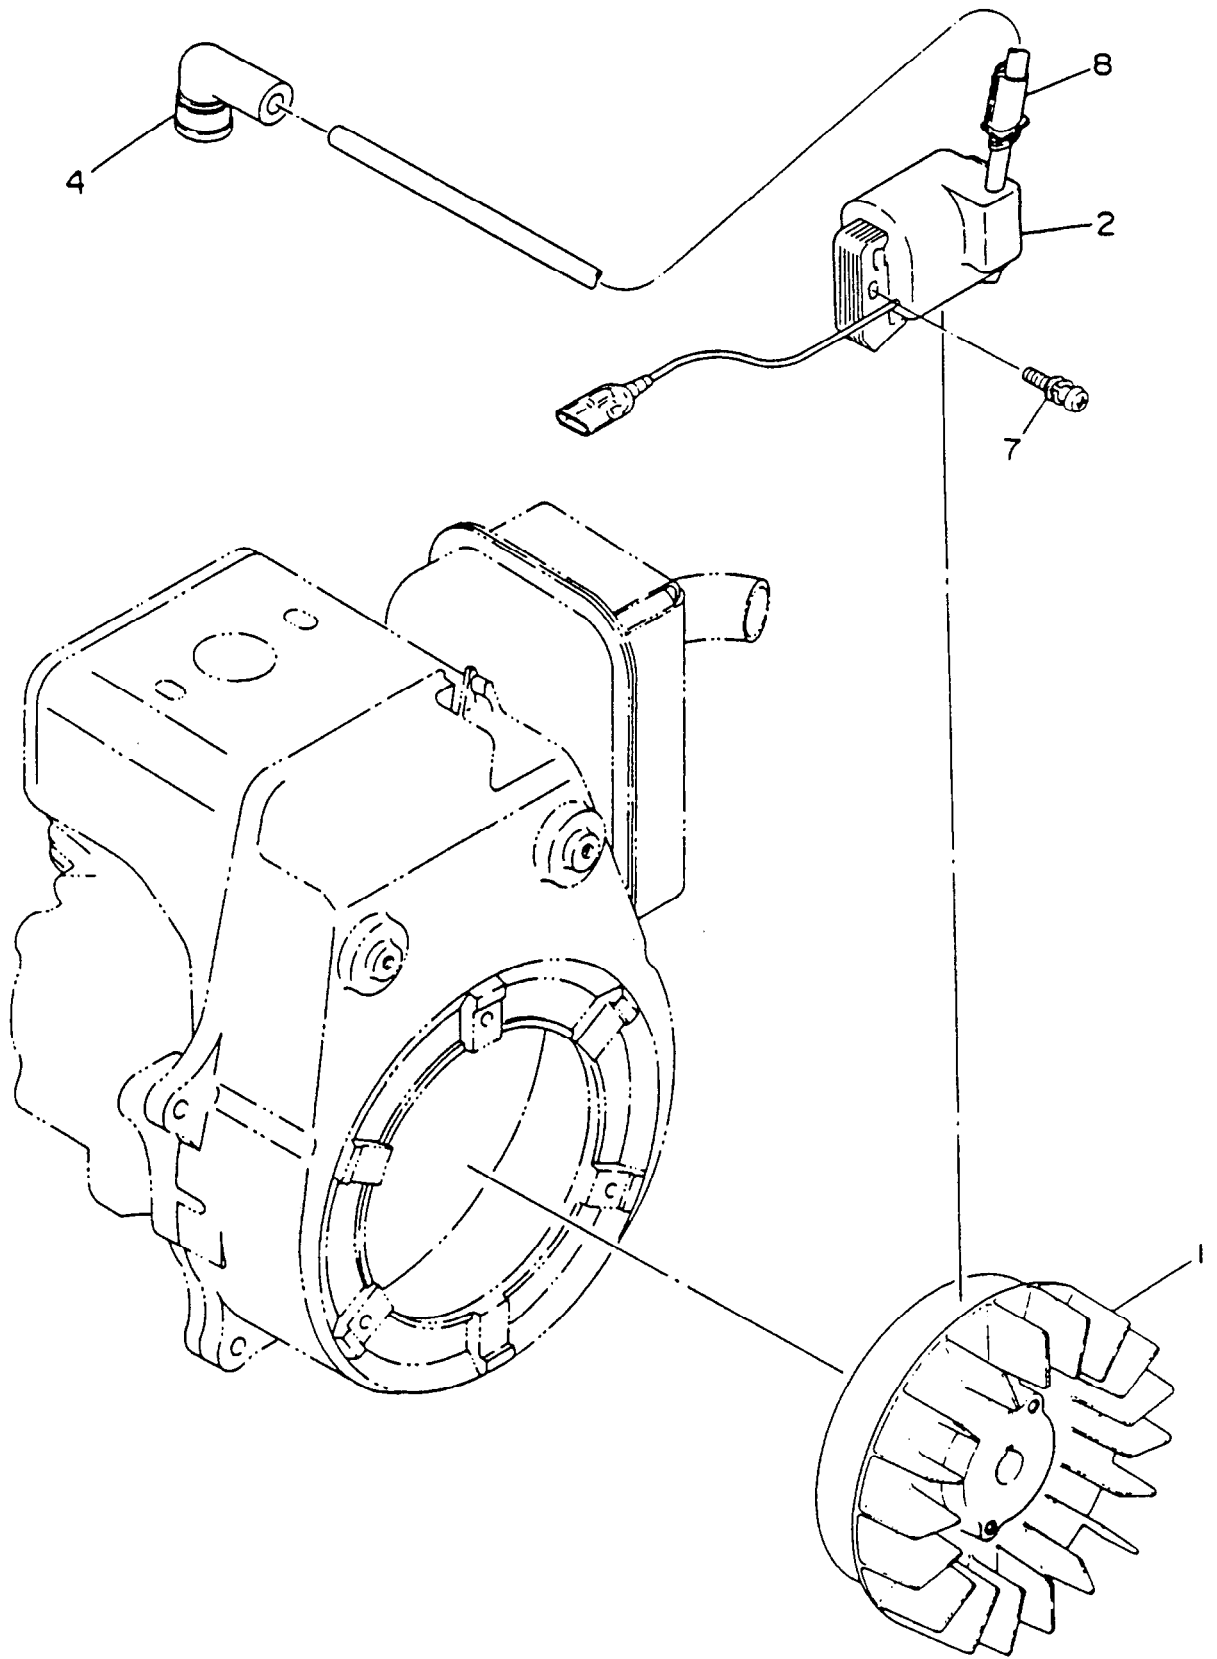

Magneto

ITEM	PART NO.	DESCRIPTION	QTY
1	EY5807002000	Magneto assembly (includes 2)	1
2	EY5807002020	Ignition coil.....	1
4	EY0655000050	Spark plug	1
7	EY0043605250	Screw assembly.....	2
8	EY0241069980	Grommet.....	1