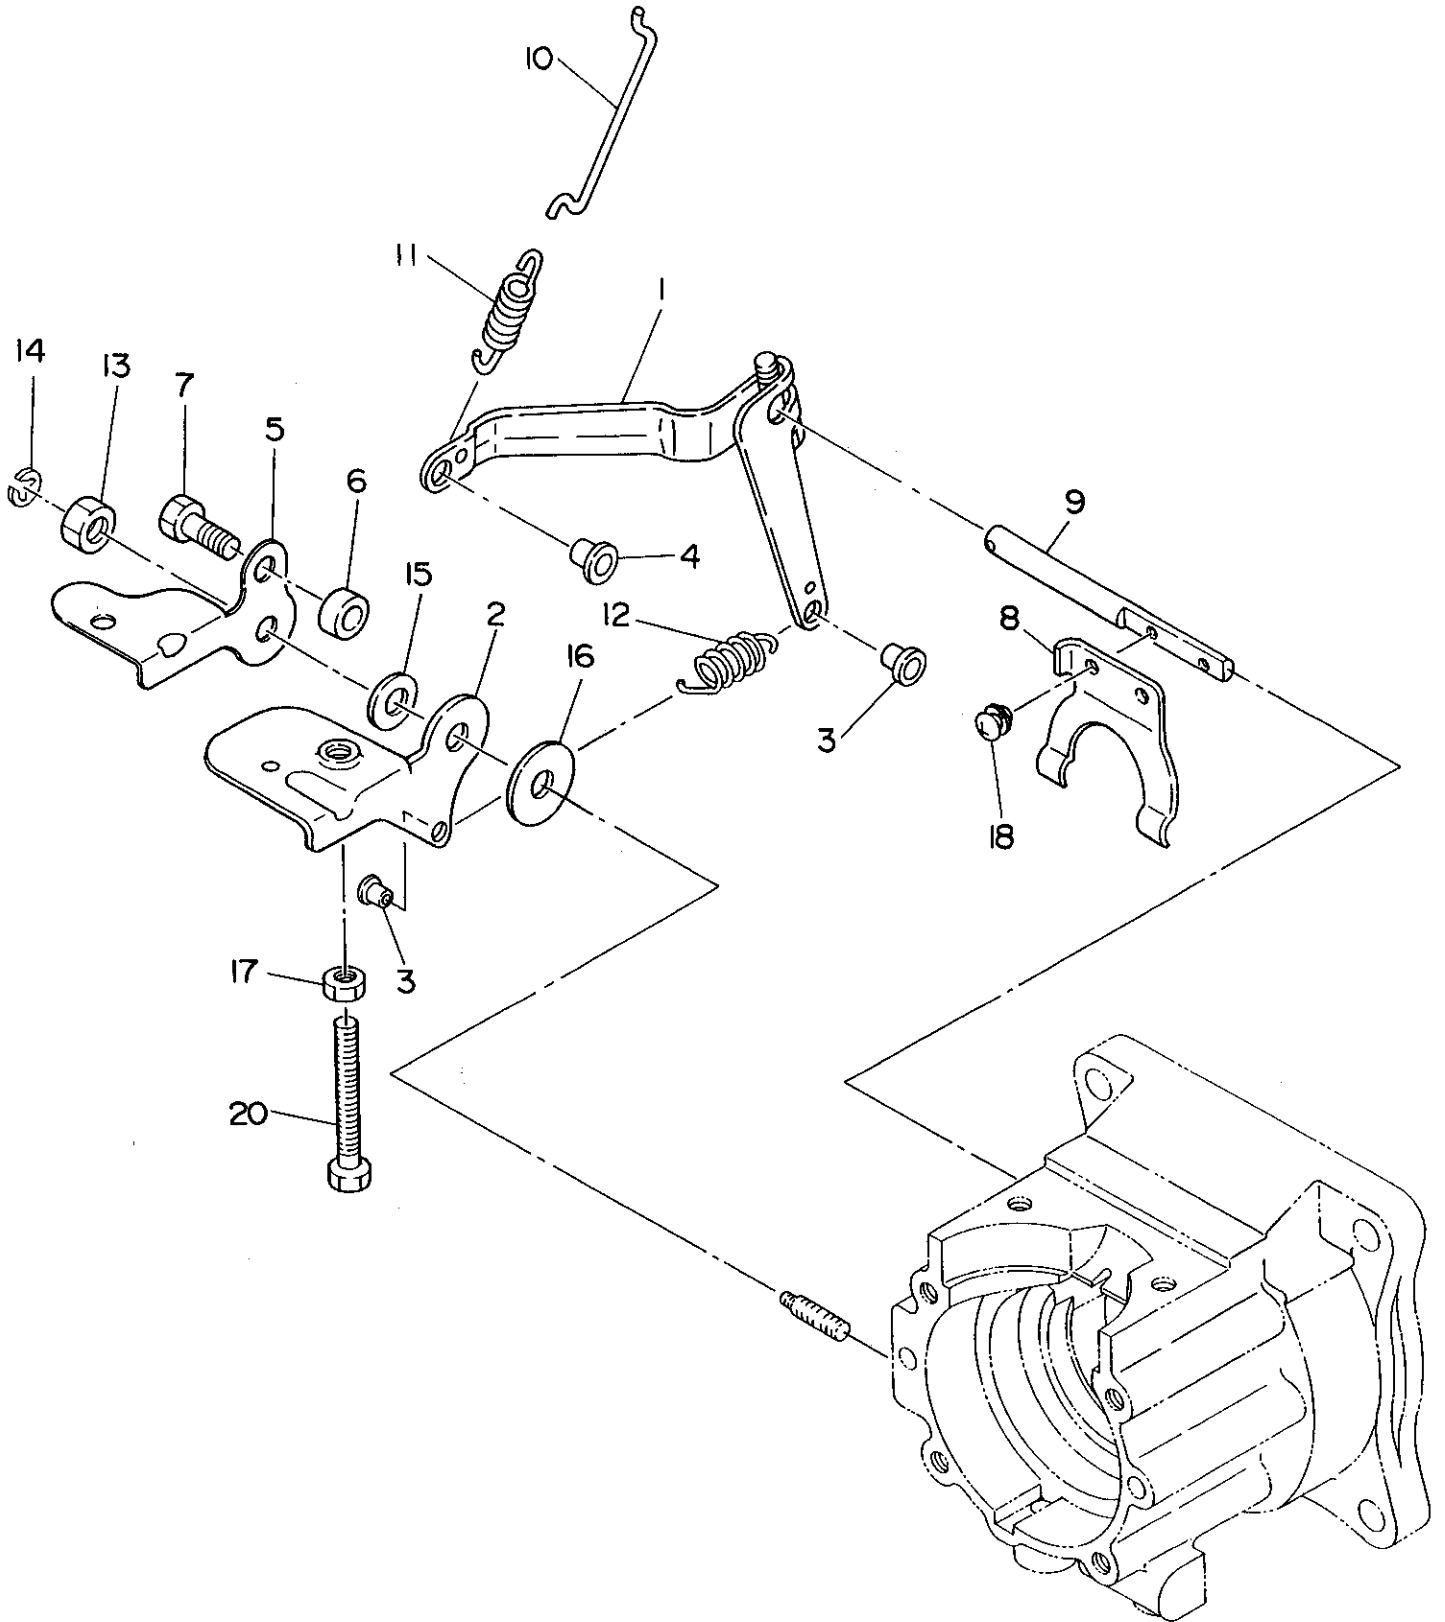

3. GOVERNOR