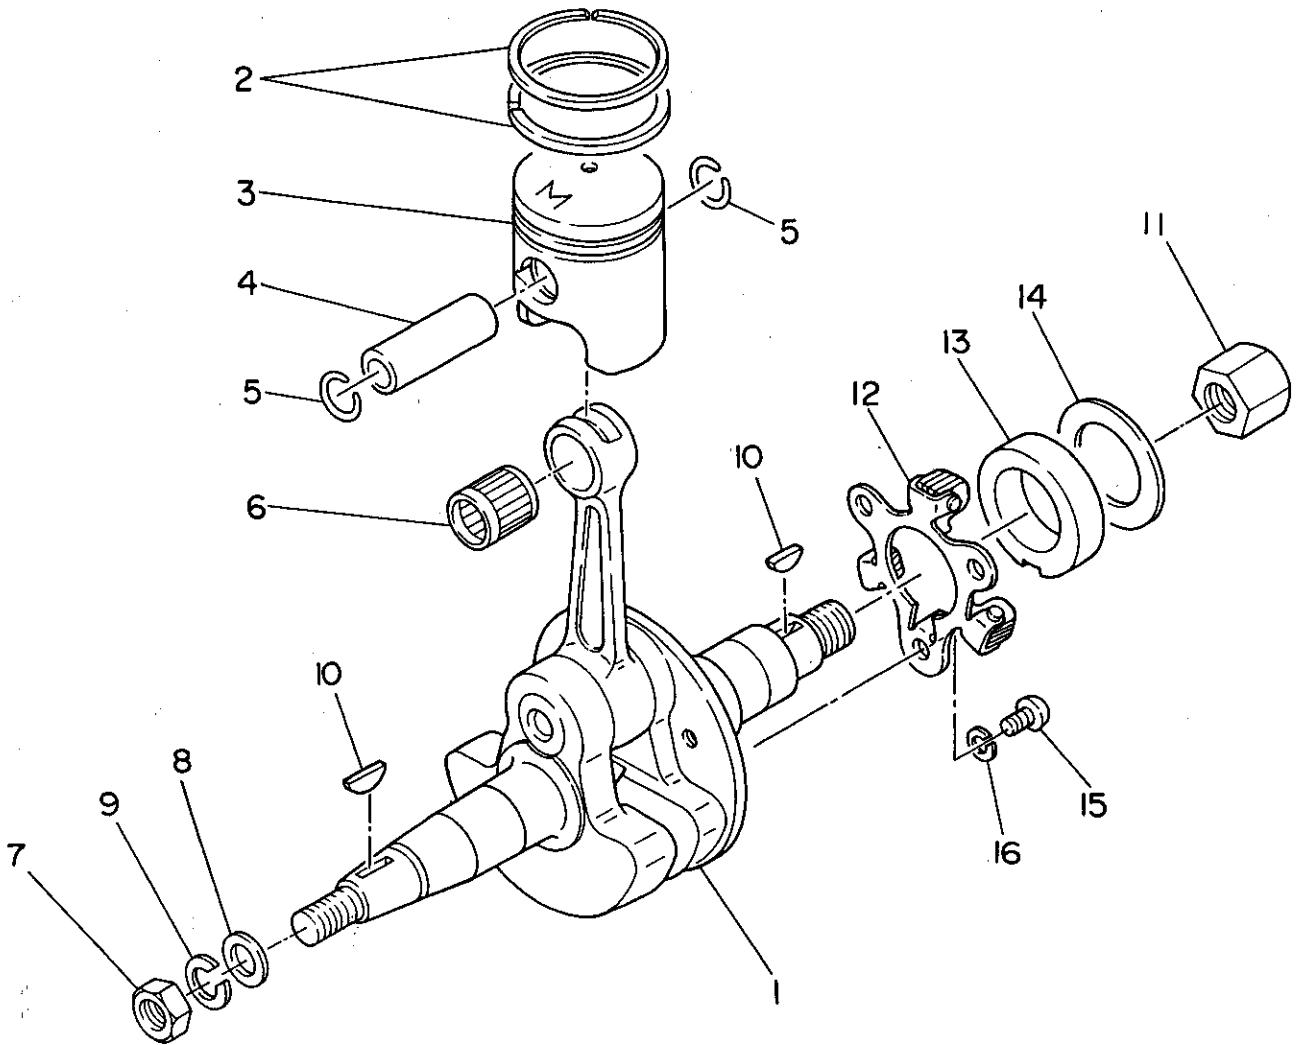

**Robin Engines**

---

**Model EC08D**  
**FOR STONE**  
**PARTS CATALOG**

**Spec. No. EC08D \* 0386**

 **FUJI HEAVY INDUSTRIES LTD.**

---

**ISSUE EMD-EP5429**

## 2. CRANKSHAFT AND PISTON

## 5. CARBURETOR AND AIR CLEANER

Ref. No.	Parts Number	Parts Name	Qty	Description
* 1	580-60840-00	CARBURETOR ASSY	1	Incl. 2~29
2	580-60840-20	COVER ASS'Y	1	
3	147-62562-08	GASKET	1	
4	147-62563-08	DIAPHRAGM	1	
5	147-62561-08	SCREEN	1	
6	106-62568-18	VALVE (inlet needle)	1	
7	106-62571-08	GASKET	1	
8	106-62574-08	DIAPHRAGM ASSY	1	
9	147-62565-08	COVER	1	
10	106-62585-08	PIN	1	
11	147-62576-08	LEVER (metering)	1	
12	106-62575-08	SCREW	1	
13	580-60840-30	SPRING	1	
14	580-60840-40	SHAFT ASSY (choke)	1	
15	580-60840-50	SHAFT ASSY (throttle)	1	
16	580-60840-60	VALVE (throttle)	1	
17	147-62573-08	SCREW	1	
18	106-62578-08	SCREW ASSY	4	
19	106-62579-08	SPRING (idle adjust)	1	
20	106-62589-08	SCREW	1	
21	106-62576-08	SCREW ASSY	5	
22	580-60841-10	SPRING (needle adjust)	2	
23	580-60841-20	NEEDLE (high speed)	1	
24	580-60841-30	NEEDLE (idle)	1	
25	106-62581-08	SPRING	1	
26	106-62569-08	BALL	1	
27	106-62567-08	VALVE (choke)	1	
28	510-60450-40	CLIP	1	
29	510-60451-40	SCREW	1	
*30	580-30370-00	AIR CLEANER ASSY	1	Incl. 31~33
31	106-32602-07	ELEMENT SET	1	
32	106-32723-08	PACKING	1	
33	106-32738-08	LABEL	1	
34	073-63699-80	LABEL	1	
35	001-66057-00	BOLT	2	
36	002-27050-00	NUT	2	
37	580-35013-00	PLATE (air cleaner)	1	
38	106-35202-01	LOCK WASHER	1	
39	023-00698-40	SPACER	2	
40	580-35014-00	INSULATOR	1	
41	106-65002-03	GASKET	1	
42	106-35001-03	GASKET (insulator)	1	