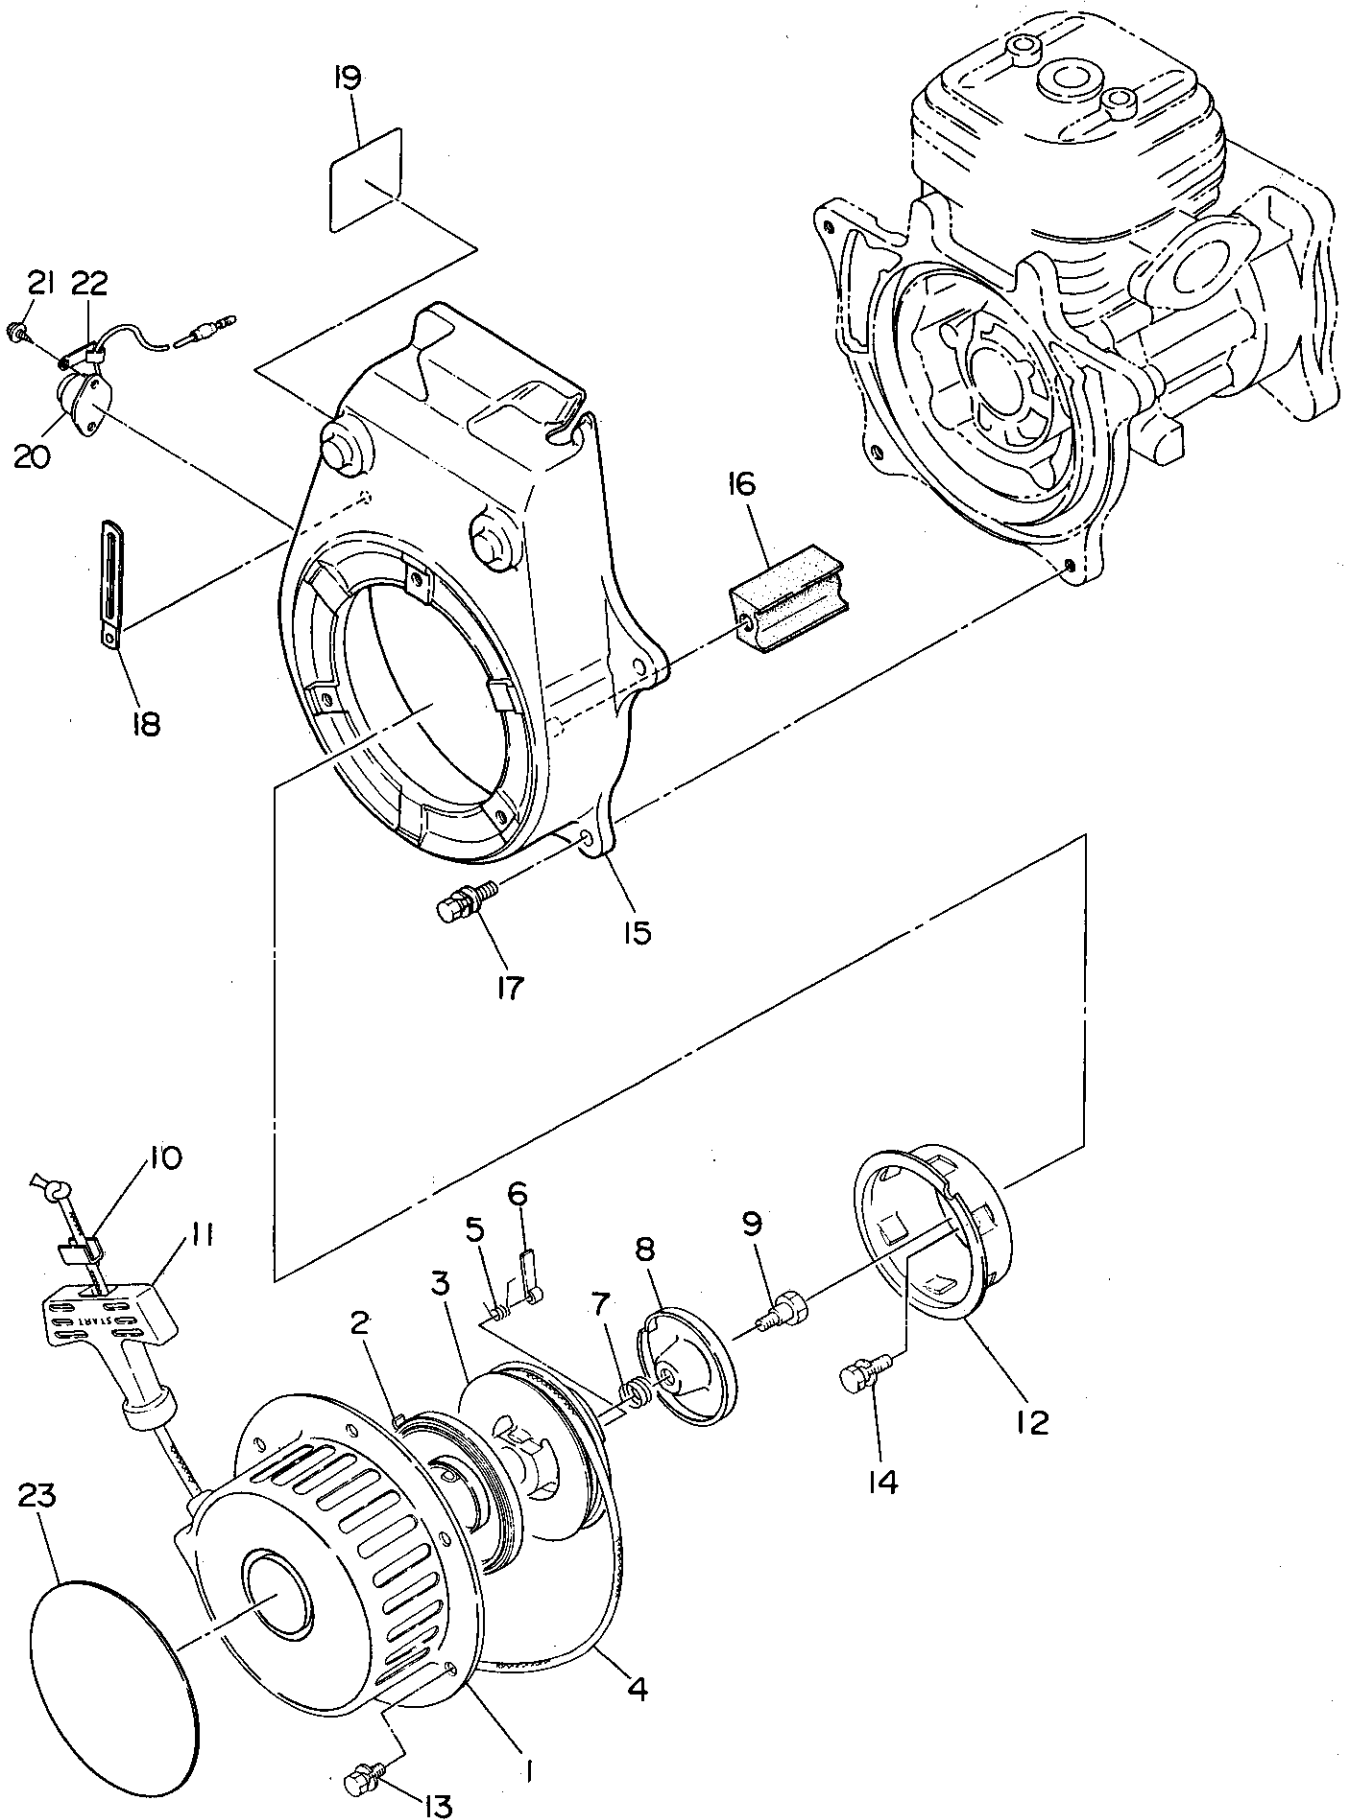

7. RECOIL STARTER AND BLOWER HOUSING