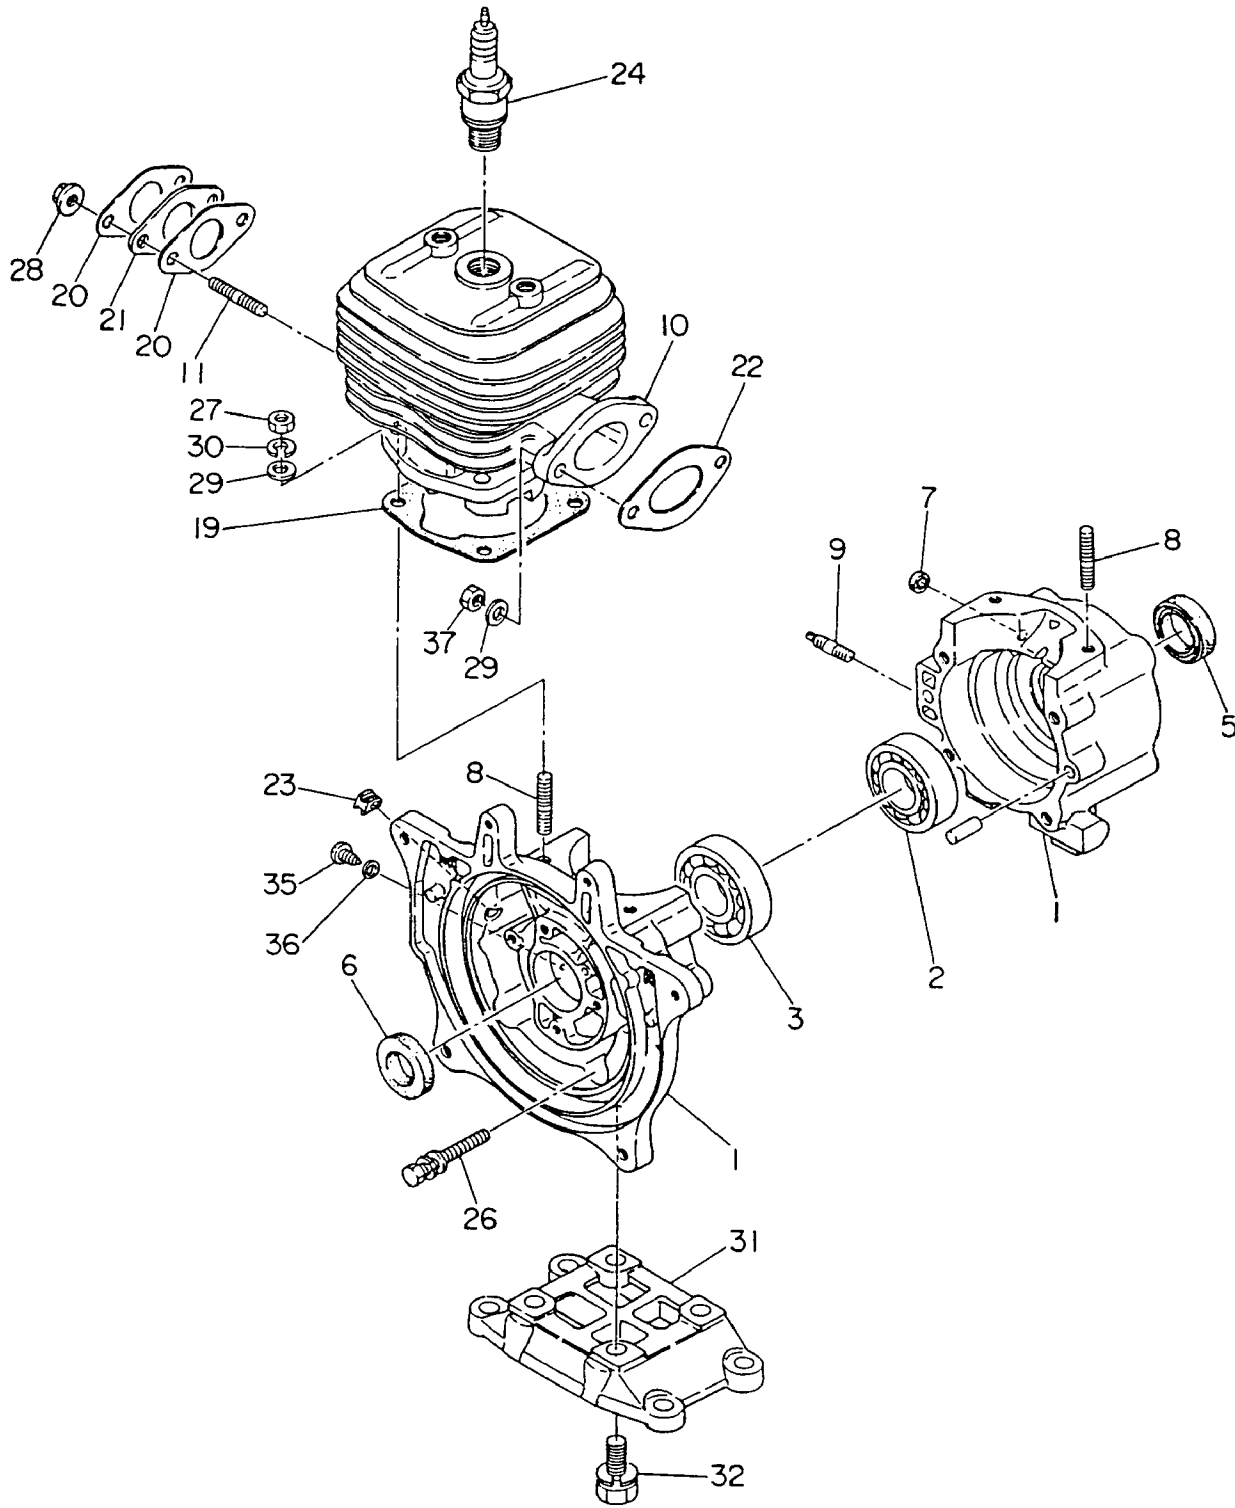

Introduction

This catalog is designed to identify **Robin Engine** parts.

When ordering parts, it is always advisable to list the engine model, specification number and serial number. With this information, we can check your order for any incorrect part numbers. Use your Service Parts List to ensure proper part number and nomenclature identification.

ROBIN AMERICA INC. reserves the right to modify, alter and improve engines and parts. Part numbers and the structure of parts may change from those shown in this catalog.

Table of Contents

Crankcase and Cylinder	1
Crankshaft and Piston	2
Governor	3
Blower Housing and Muffler	4
Fuel Tank	5
Carburetor and Air Cleaner	6
Magneto	7
Recoil Starter	8
Accessories	9

1. CRANKCASE AND CYLINDER