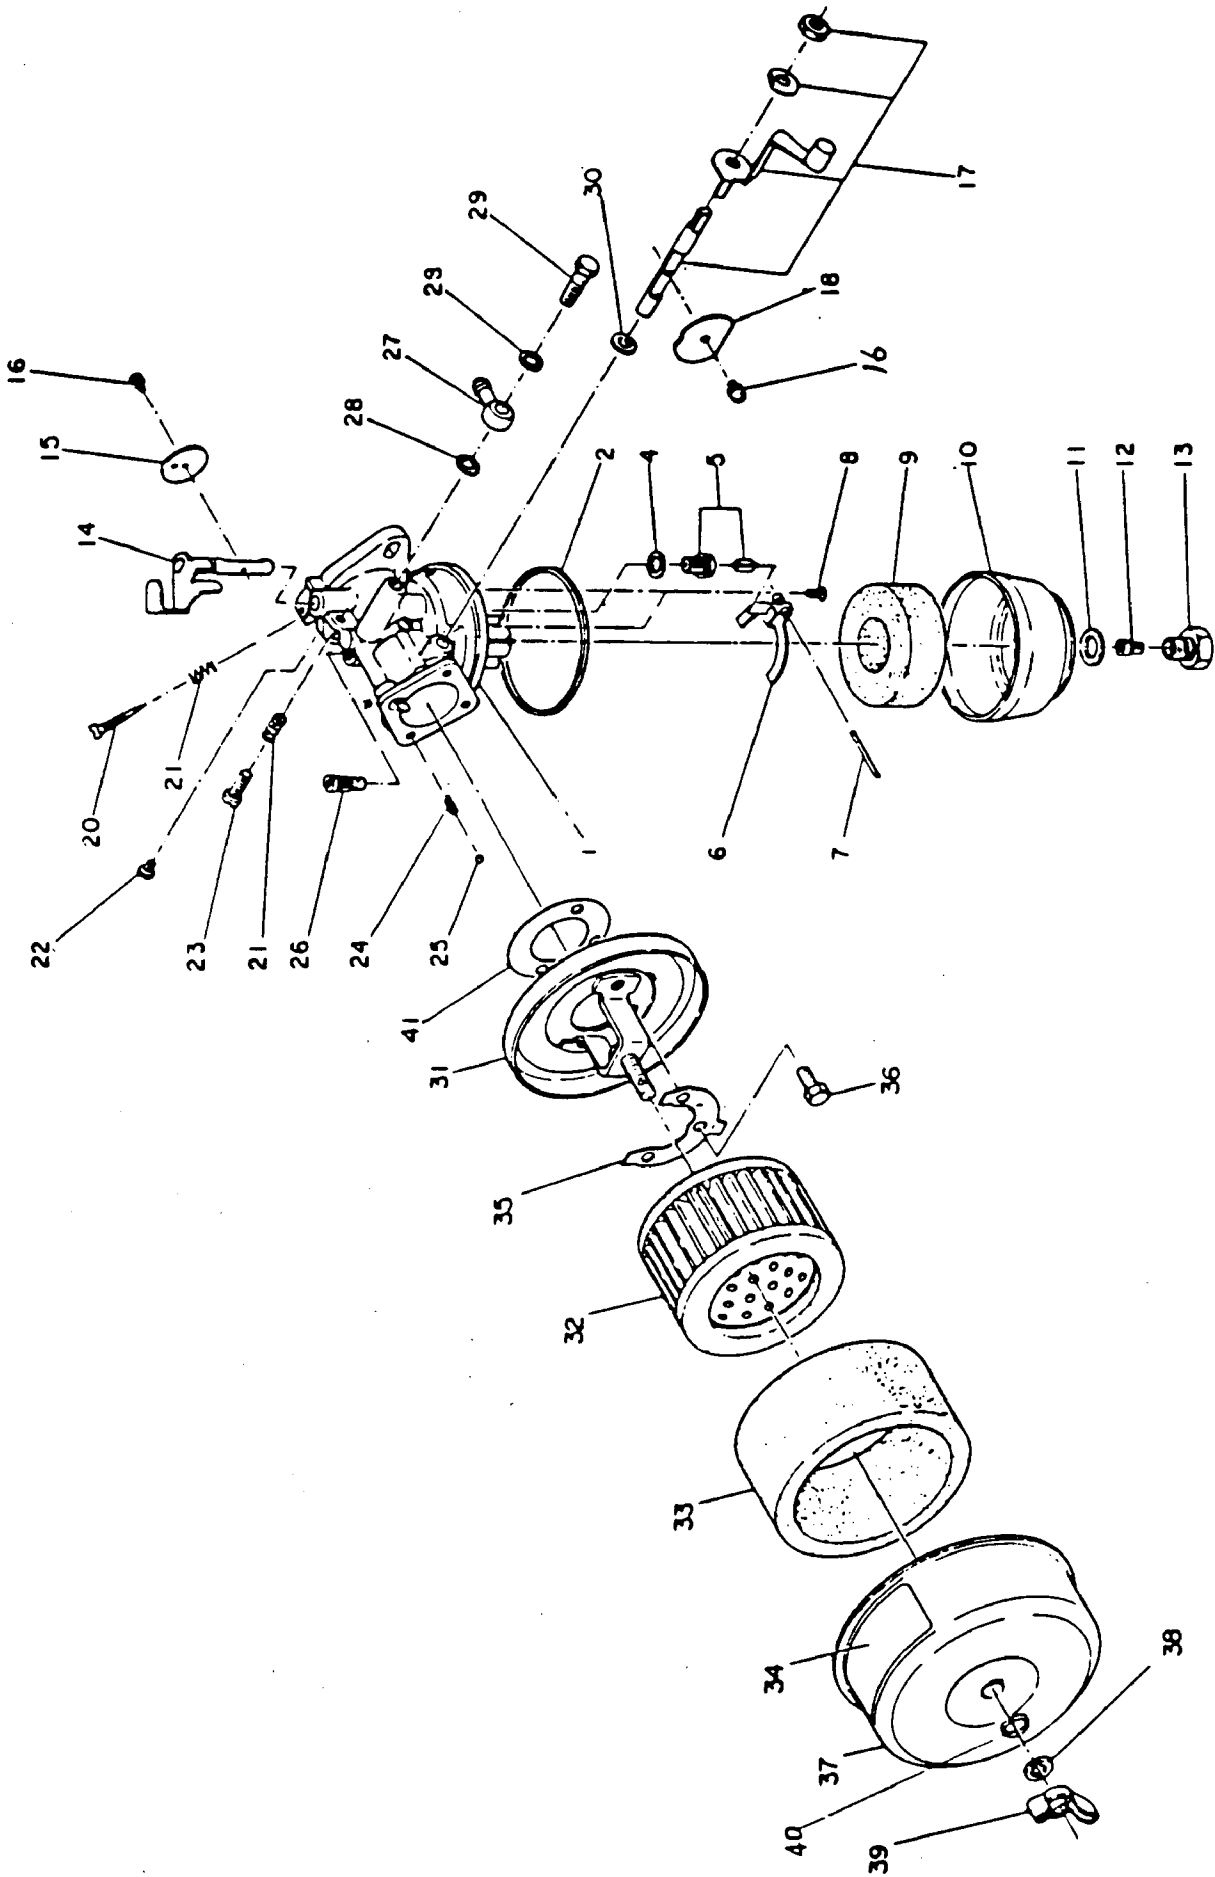

CRANKCASE & CYLINDER

Ref. No.	Part No.	Part Name	Q'ty	Description
1	1061070111	Crankcase complete	1	Incl. 2, 4-9, 42
1	1061070101	Crankcase complete	1	Incl. 2, 4-9, 42
1	1061010133	Crankcase 1	1	
1	1061010123	Crankcase 1	1	
2	1061070113	Crankcase 2	1	
2	1061070103	Crankcase 2	1	
4	0310060010	Dowel pin	2	
5	0440200010	Oil seal	2	
6	0440080010	Oil seal	1	
7	0600200020	Ball bearing	2	
8	0105070010	Stud	4	
8	0105060090	Stud	4	
9	0670070100	Air breather	1	
14	1061160111	Crankcase cover complete	1	Incl. 54
16	1061500203	Gasket (case cover)	1	
17	0643000100	Drain cock	1	
18	0011406160	Bolt & washer ass'y	4	
19	0401080010	Plug	1	
20	0210080010	Gasket	1	
21	1066360601	Oil gauge complete	1	
22	0210160010	Gasket	1	
23	0103080010	Bolt	2	
24	0031008000	Washer	2	
25	0032008000	Spring washer	4	
27	1061240511	Cylinder complete	1	Incl. 28, 29
27	1061240501	Cylinder complete	1	Incl. 28, 29
28	0013108301	Stud	2	
29	0013106301	Stud	2	
30	1061500123	Gasket (cylinder)	1	
31	1061300113	Cylinder head	1	

FIG. 5

CARBURETOR & AIR CLEANER

Rd. No.	Part No.	Part Name	Q'ty	Description	FOB JAPAN IN U.S.
1	1066251600	Carburetor ass'y	1	Incl. 2~26,30	
2	1066254708	Packing (float chamber)	1		
4	1066238108	Packing	1		
5	1286250008	Needle valve (1.5 dia)	1		
6	1066251108	Float arm	1		
7	1066251608	Pin (float)	1		
8	1306235808	Screw	1		
9	1066250808	Float	1		
10	1066238908	Float chamber	1		
11	2066243108	Packing (main jet)	1		
12	2076240308	Reverse main jet	1		
13	2066235008	Guide holder	1		
14	1066253408	Shaft ass'y (throttle)	1		
15	1066253808	Throttle valve	1		
16	2096235108	Screw & washer	2		
17	1066255308	Shaft ass'y (choke)	1		
18	1066252708	Choke valve	1		
20	1066243608	Pilot screw	1		
21	2066244608	Spring	2		
22	1066235708	Guide screw	1		
23	1066235808	Screw	1		
24	2096244608	Choke spring	1		
25	2096235308	Steel ball	1		
26	2076242008	Pilot jet	1		