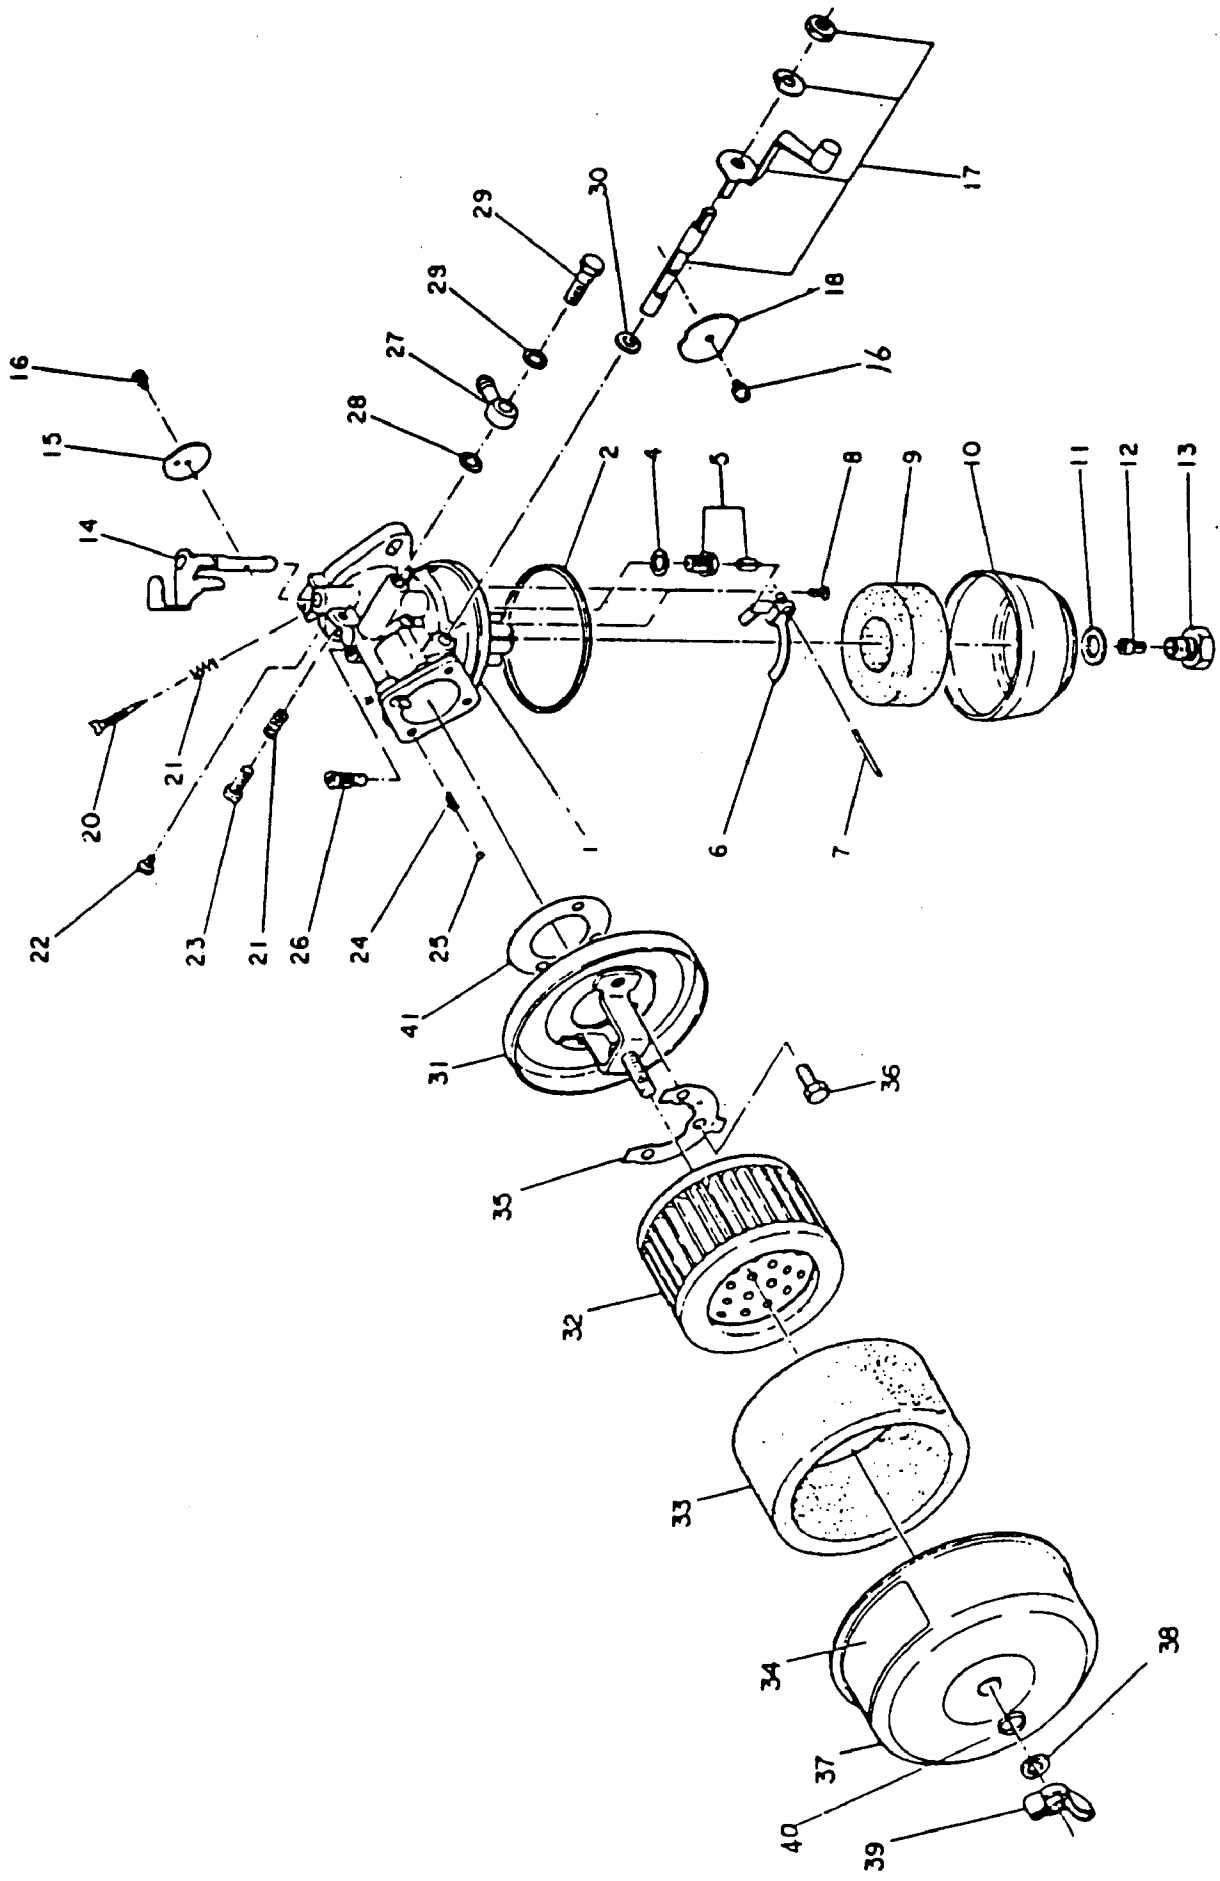

CRANKCASE & CYLINDER

Ref. No.	Part No.	Part Name	Q'ty	Description
1	1061070111	Crankcase complete	1	Incl. 2, 4-9, 42
1	1061070101	Crankcase complete	1	Incl. 2, 4-9, 42
1	1061010133	Crankcase 1	1	
1	1061010123	Crankcase 1	1	
2	1061070113	Crankcase 2	1	
2	1061070103	Crankcase 2	1	
4	0310060010	Dowel pin	2	
5	0440200010	Oil seal	2	
6	0440080010	Oil seal	1	
7	0600200020	Ball bearing	2	
8	0105070010	Stud	4	
8	0105060090	Stud	4	
9	0670070100	Air breather	1	
14	1061160111	Crankcase cover complete	1	Incl. 54
16	1061500203	Gasket (case cover)	1	
17	0643000100	Drain cock	1	
18	0011406160	Bolt & washer ass'y	4	
19	0401080010	Plug	1	
20	0210080010	Gasket	1	
21	1066360601	Oil gauge complete	1	
22	0210160010	Gasket	1	
23	0103080010	Bolt	2	
24	0031008000	Washer	2	
25	0032008000	Spring washer	4	
27	1061240511	Cylinder complete	1	Incl. 28, 29
27	1061240501	Cylinder complete	1	Incl. 28, 29
28	0013108301	Stud	2	
29	0013106301	Stud	2	
30	1061500123	Gasket (cylinder)	1	
31	1061300113	Cylinder head	1	

FIG. 5

CARBURETOR & AIR CLEANER

Rd. No.	Part No.	Part Name	Q'ty	Description	FOB JAPAN IN U.S.
1	1066251600	Carburetor ass'y	1	Incl. 2~26,30	
2	1066254708	Packing (float chamber)	1		
4	1066238108	Packing	1		
5	1286250008	Needle valve (1.5 dia)	1		
6	1066251108	Float arm	1		
7	1066251608	Pin (float)	1		
8	1306235808	Screw	1		
9	1066250808	Float	1		
10	1066238908	Float chamber	1		
11	2066243108	Packing (main jet)	1		
12	2076240308	Reverse main jet	1		
13	2066235008	Guide holder	1		
14	1066253408	Shaft ass'y (throttle)	1		
15	1066253808	Throttle valve	1		
16	2096235108	Screw & washer	2		
17	1066255308	Shaft ass'y (choke)	1		
18	1066252708	Choke valve	1		
20	1066243608	Pilot screw	1		
21	2066244608	Spring	2		
22	1066235708	Guide screw	1		
23	1066235808	Screw	1		
24	2096244608	Choke spring	1		
25	2096235308	Steel ball	1		
26	2076242008	Pilot jet	1		