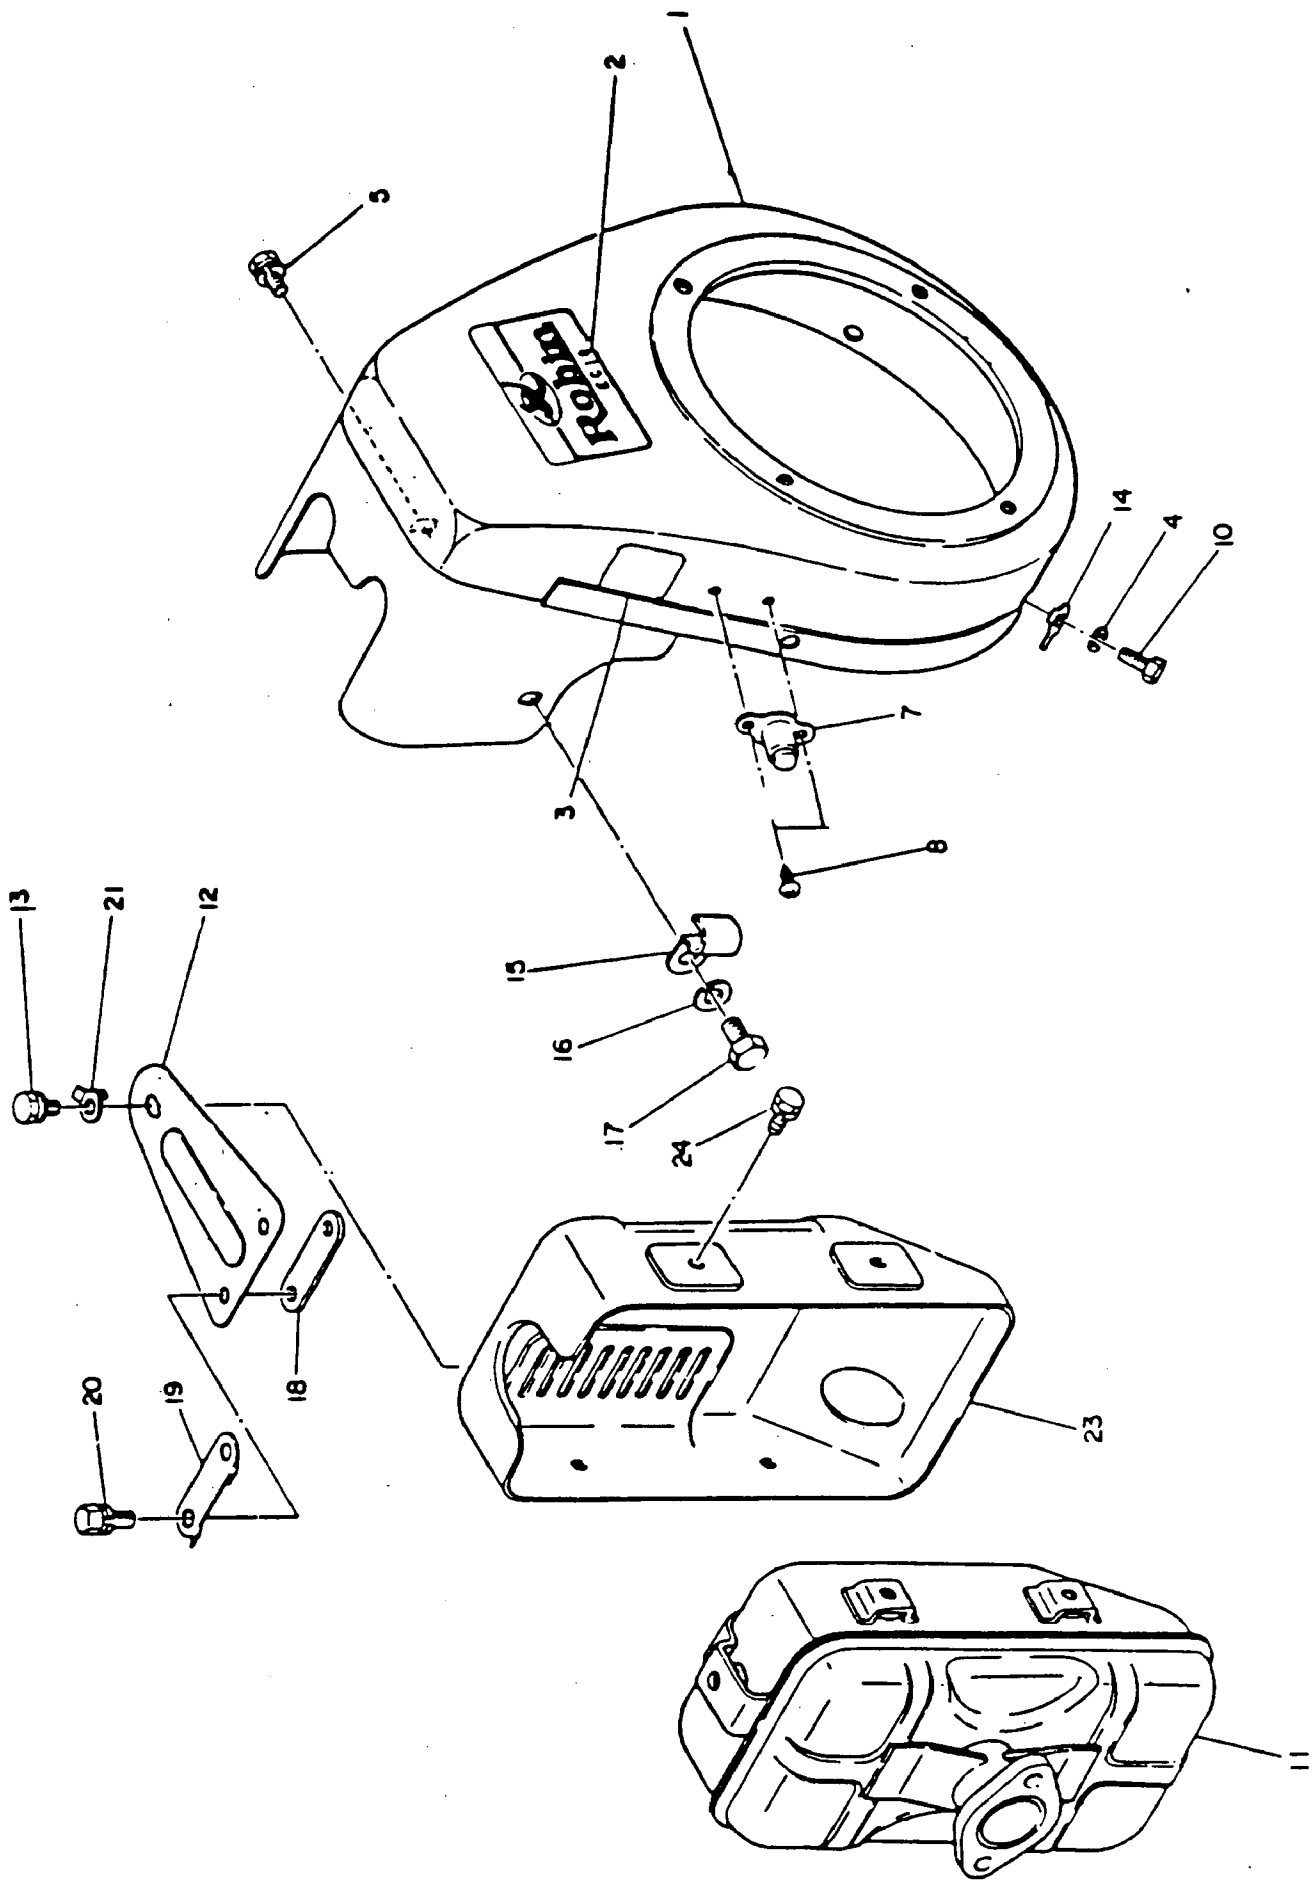

EC10. 4

'81-4

BLOWER HOUSING & MUFFLER

Ref. No.	Part No.	Part Name	Q'ty	Description	FOB JAPAN IN U.S.
1	1065181611	Blower housing complete	1	Incl. 2,3	
2	1069170603	Label (trade mark)	1		
3	1069181123	Label (engine name)	1		
4	0032006000	Spring washer	4		
5	0011006120	Bolt & washer ass'y	1		
7	0662000011	Stop button	1		
8	0150040010	Tapping screw	2		
10	0016606120	Bolt	4		
11	1063011631	Muffler complete	1		
12	1063560131	Bracket (muffler)	1		
13	0011308160	Bolt & washer ass'y	1		
14	0205060010	Lock washer	4		
15	1067501701	Clamp complete	1		
16	0032008000	Spring washer	1		
17	0016508120	Bolt	1		
18	1063530201	Spacer	1		
19	1056510121	Lock washer (tank)	1		
20	0011308160	Bolt & washer ass'y	2		
21	0205080011	Lock washer	1		
23	1063425121	Muffler cover complete	1		
24	0011606100	Bolt & washer ass'y	4