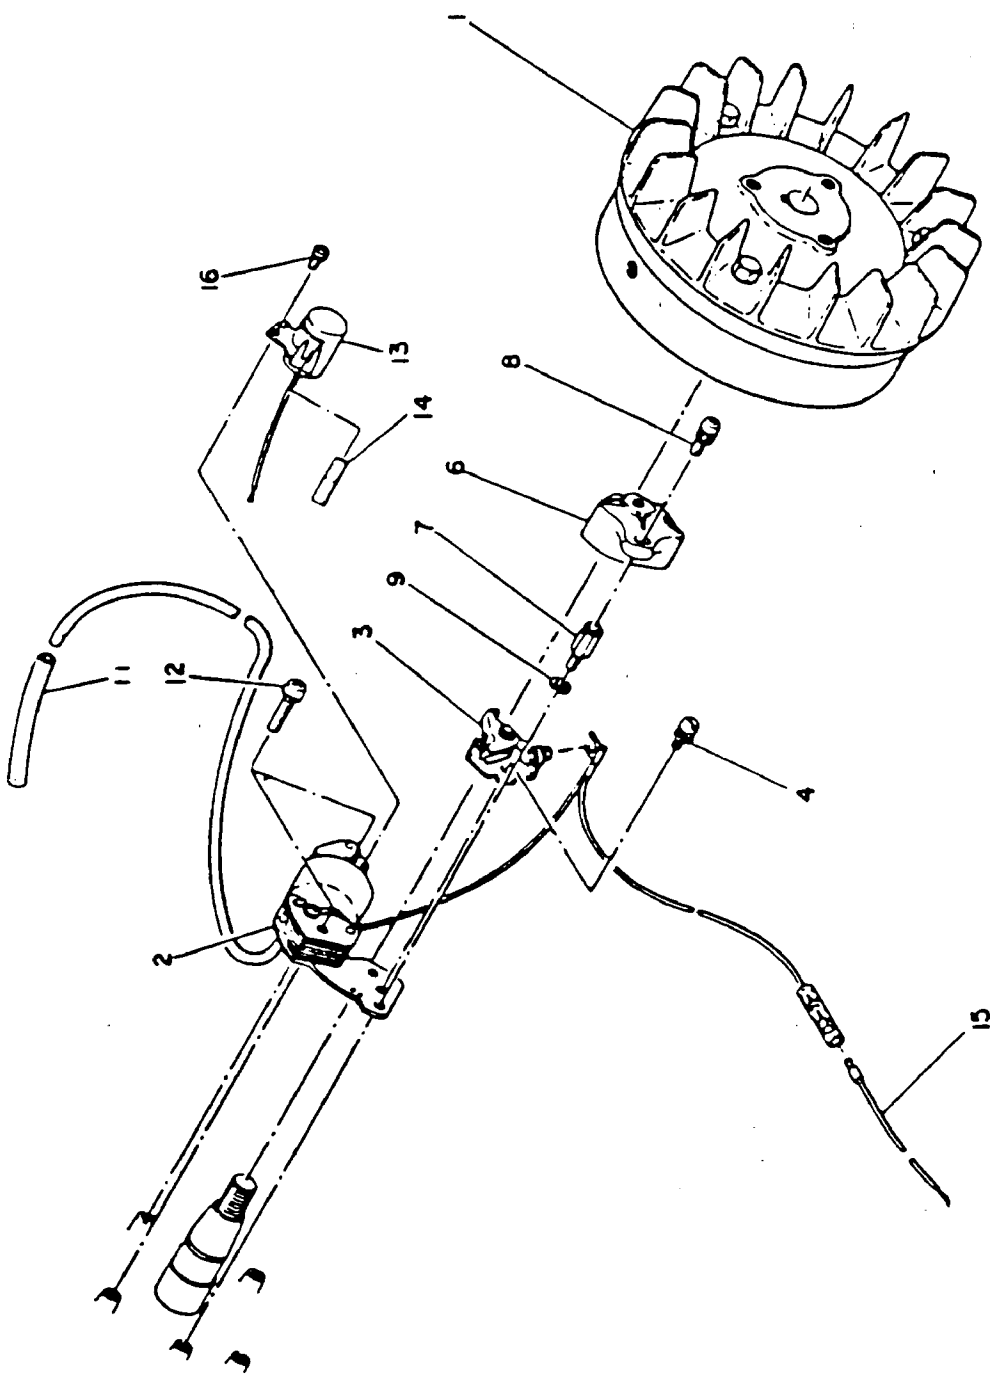

FIG. 5

CARBURETOR & AIR CLEANER

Rd. No.	Part No.	Part Name	Q'ty	Description	FOB JAPAN IN U.S.
1	1066251600	Carburetor ass'y	1	Incl. 2~26,30	
2	1066254708	Packing (float chamber)	1		
4	1066238108	Packing	1		
5	1286250008	Needle valve (1.5 dia)	1		
6	1066251108	Float arm	1		
7	1066251608	Pin (float)	1		
8	1306235808	Screw	1		
9	1066250808	Float	1		
10	1066238908	Float chamber	1		
11	2066243108	Packing (main jet)	1		
12	2076240308	Reverse main jet	1		
13	2066235008	Guide holder	1		
14	1066253408	Shaft ass'y (throttle)	1		
15	1066253808	Throttle valve	1		
16	2096235108	Screw & washer	2		
17	1066255308	Shaft ass'y (choke)	1		
18	1066252708	Choke valve	1		
20	1066243608	Pilot screw	1		
21	2066244608	Spring	2		
22	1066235708	Guide screw	1		
23	1066235808	Screw	1		
24	2096244608	Choke spring	1		
25	2096235308	Steel ball	1		
26	2076242008	Pilot jet	1		

ECIO. 5

CARBURETOR & AIR CLEANER

Ref. No.	Part No.	Part Name	Qty	Description
27	0521060100	Banjo	1	
28	2076234508	Washer (banjo)	2	
29	2096233508	Banjo bolt	1	
30	1066239218	Seal	1	
*	1063272300	Air cleaner ass'y	1	Incl. 31-34, 37-41
31	1063282908	Back plate complete	1	Incl. 41
32	1293260008	Second element	1	
33	1293261008	First element	1	
34	1073273308	Label (notice)	1	
35	1063520101	Lock washer	1	
36	0016605100	Bolt	3	
37	1063266408	Cover complete	1	Incl. 34
38	2093265008	Spring washer	1	
39	2103260828	Wing nut	1	
40	2093265108	Washer	1	
41	1053272108	Packing	1	