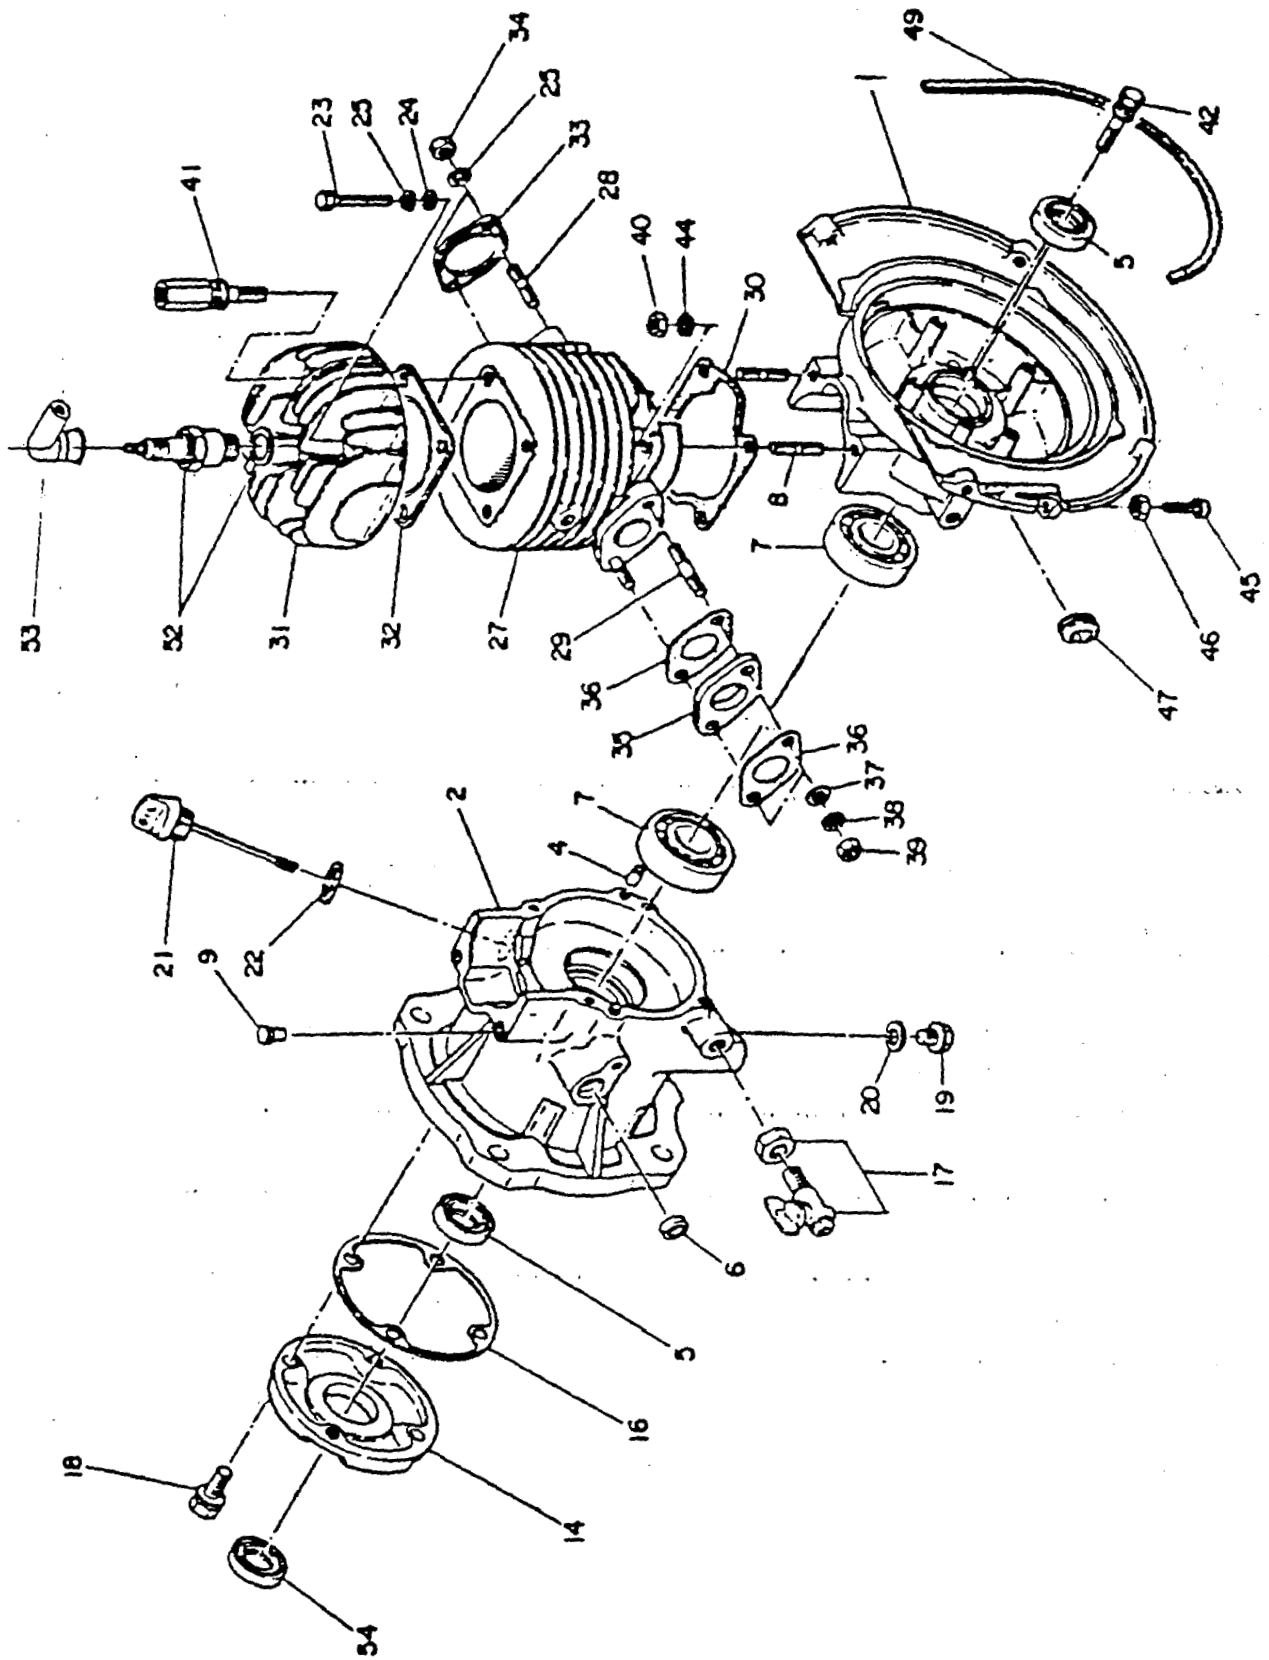

SIDE VALVE

EY08	W1-080
EY15	W1-145
EY15V	W1-145V
EY20	W1-185
EY20V	W1-185V
EY23	W1-230
EY28	W1-280
EY35	W1-340
EY40	W1-390
EY45V	W1-450V
EY21	EY21W
EY44	EY44W
EY18-3	EY18-3W
EY25	EY25W
EY27	EY27W

OVERHEAD VALVE

Introduction

This catalog is designed to identify **Robin Engine** parts.

When ordering parts, it is always advisable to list the engine model, specification number and serial number. With this information, we can check your order for any incorrect part numbers. Use your Service Parts List to ensure proper part number and nomenclature identification.

CRANKCASE & CYLINDER

Ref. No.	Part No.	Part Name	Q'ty	Description
1	1061070111	Crankcase complete	1	Incl. 2, 4-9, 42
1	1061070101	Crankcase complete	1	Incl. 2, 4-9, 42
1	1061010133	Crankcase 1	1	
1	1061010123	Crankcase 1	1	
2	1061070113	Crankcase 2	1	
2	1061070103	Crankcase 2	1	
4	0310060010	Dowel pin	2	
5	0440200010	Oil seal	2	
6	0440080010	Oil seal	1	
7	0600200020	Ball bearing	2	
8	0105070010	Stud	4	
8	0105060090	Stud	4	
9	0670070100	Air breather	1	
14	1061160111	Crankcase cover complete	1	Incl. 54
16	1061500203	Gasket (case cover)	1	
17	0643000100	Drain cock	1	
18	0011406160	Bolt & washer ass'y	4	
19	0401080010	Plug	1	
20	0210080010	Gasket	1	
21	1066360601	Oil gauge complete	1	
22	0210160010	Gasket	1	
23	0103080010	Bolt	2	
24	0031008000	Washer	2	
25	0032008000	Spring washer	4	
27	1061240511	Cylinder complete	1	Incl. 28, 29
27	1061240501	Cylinder complete	1	Incl. 28, 29
28	0013108301	Stud	2	
29	0013106301	Stud	2	
30	1061500123	Gasket (cylinder)	1	
31	1061300113	Cylinder head	1	