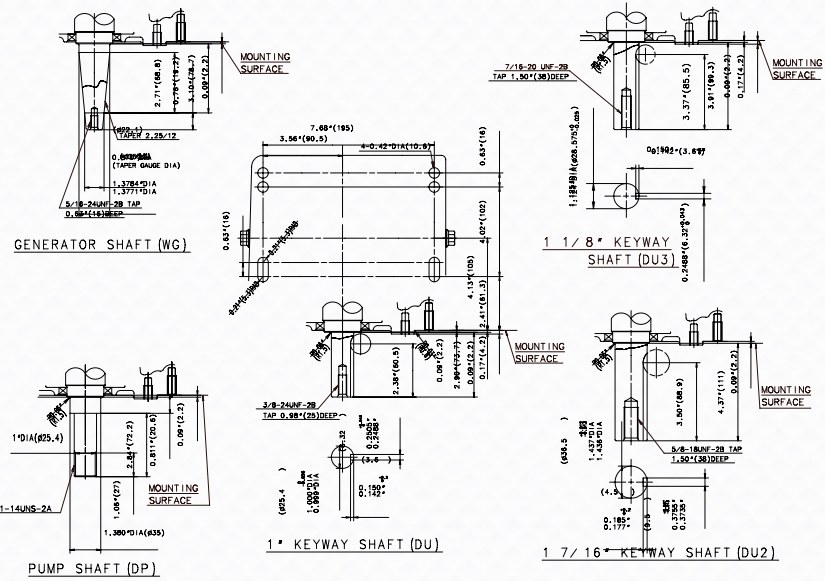

EH65 22.0hp

The horse power ratings shown herein are established in accordance with JIS B-8017

WIRING DIAGRAM