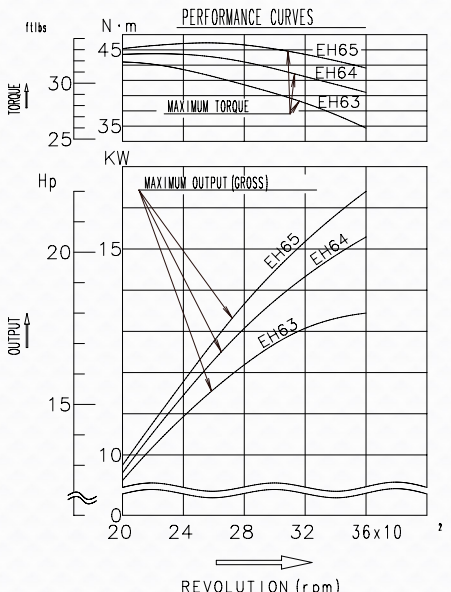

EH65 22.0hp

The horse power ratings shown herein are established in accordance with JIS B-8017

WIRING DIAGRAM