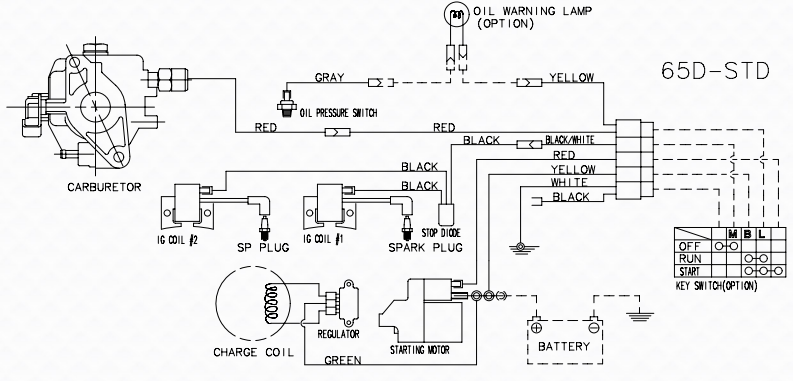

EH65 22.0hp

The horse power ratings shown herein are established in accordance with JIS B-8017

WIRING DIAGRAM