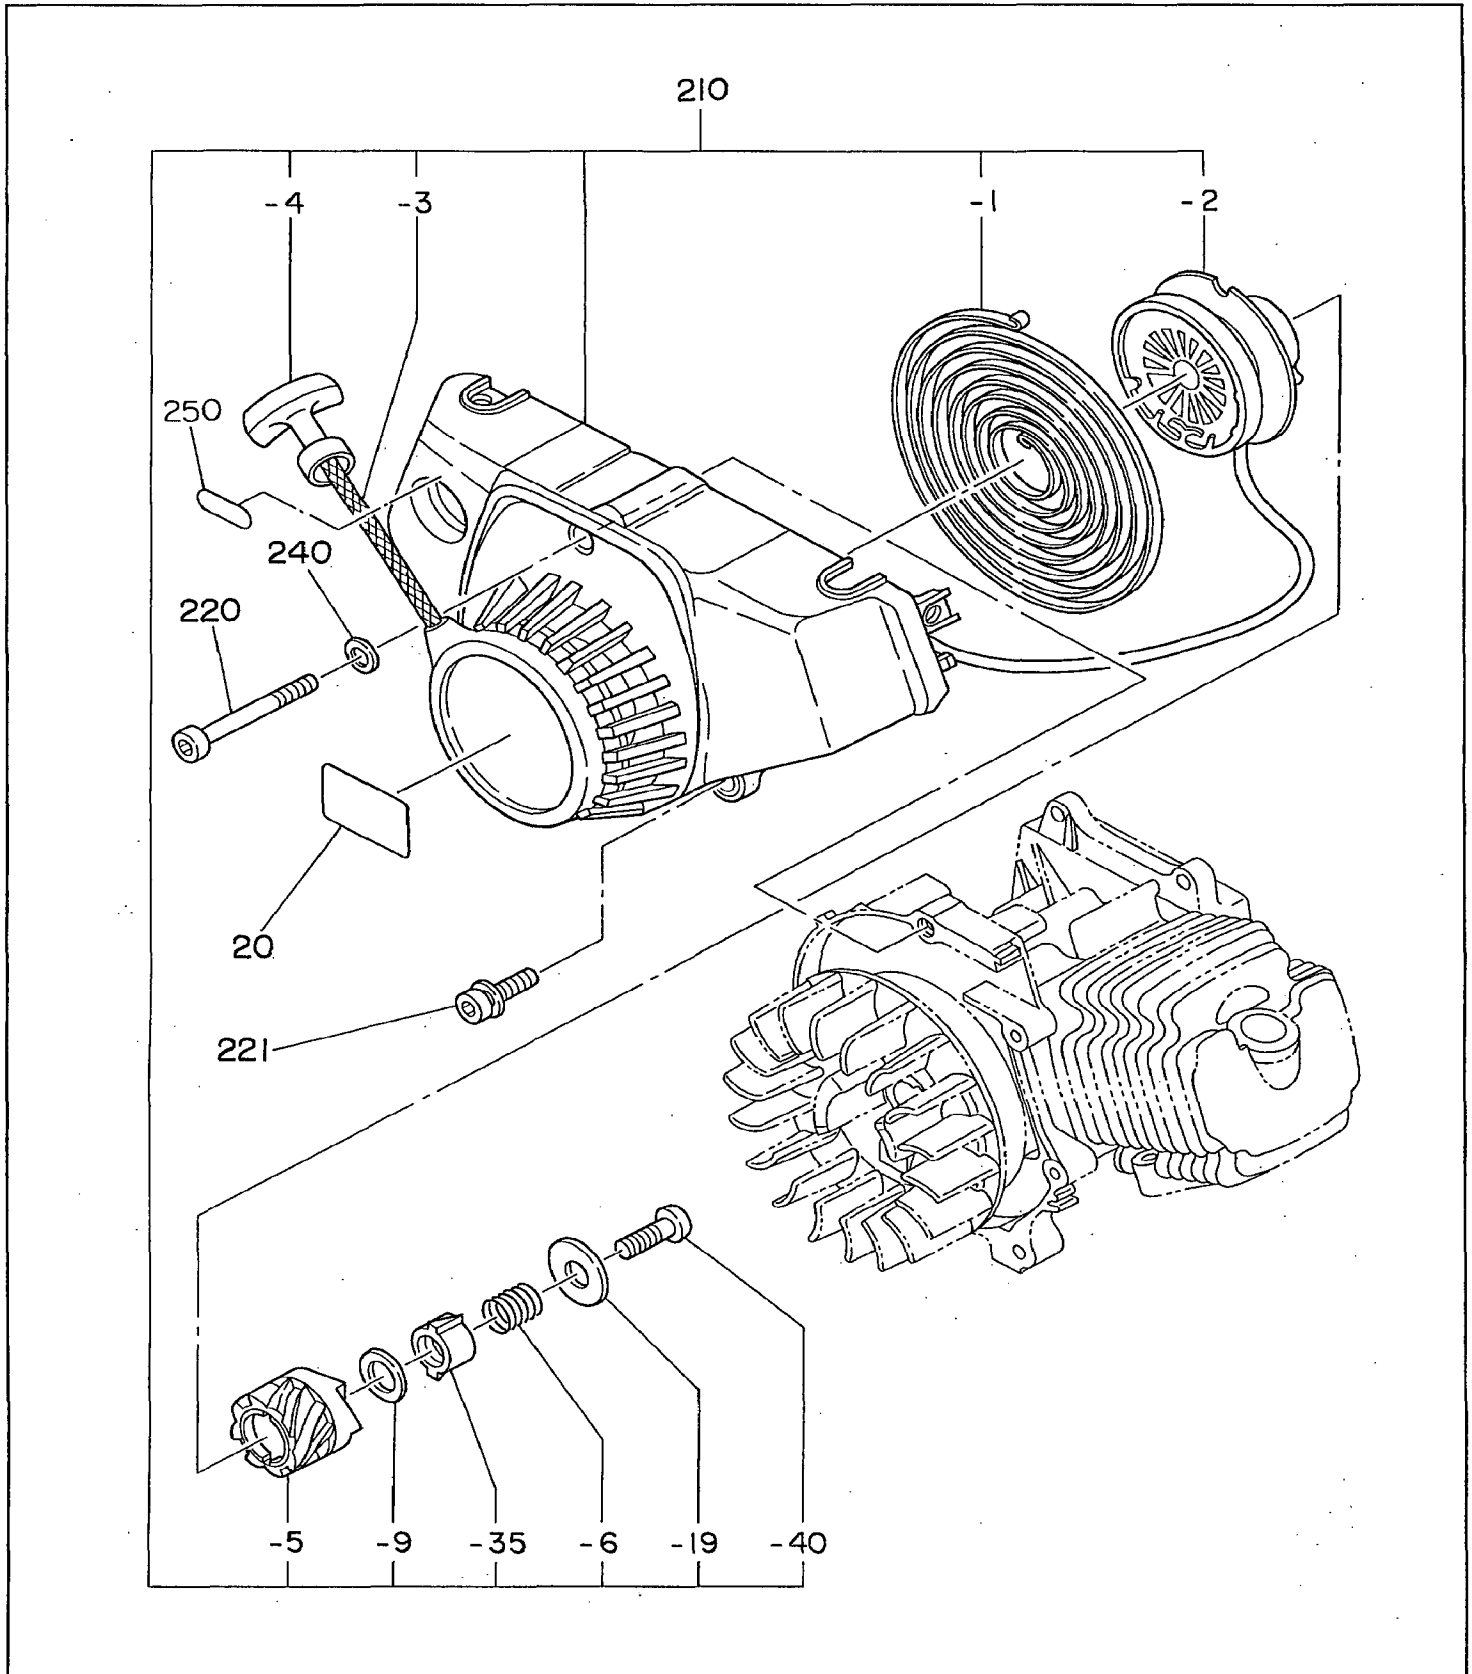

FIG.5 RECOIL STARTER

'99-3

EC04ER (COLEMAN)