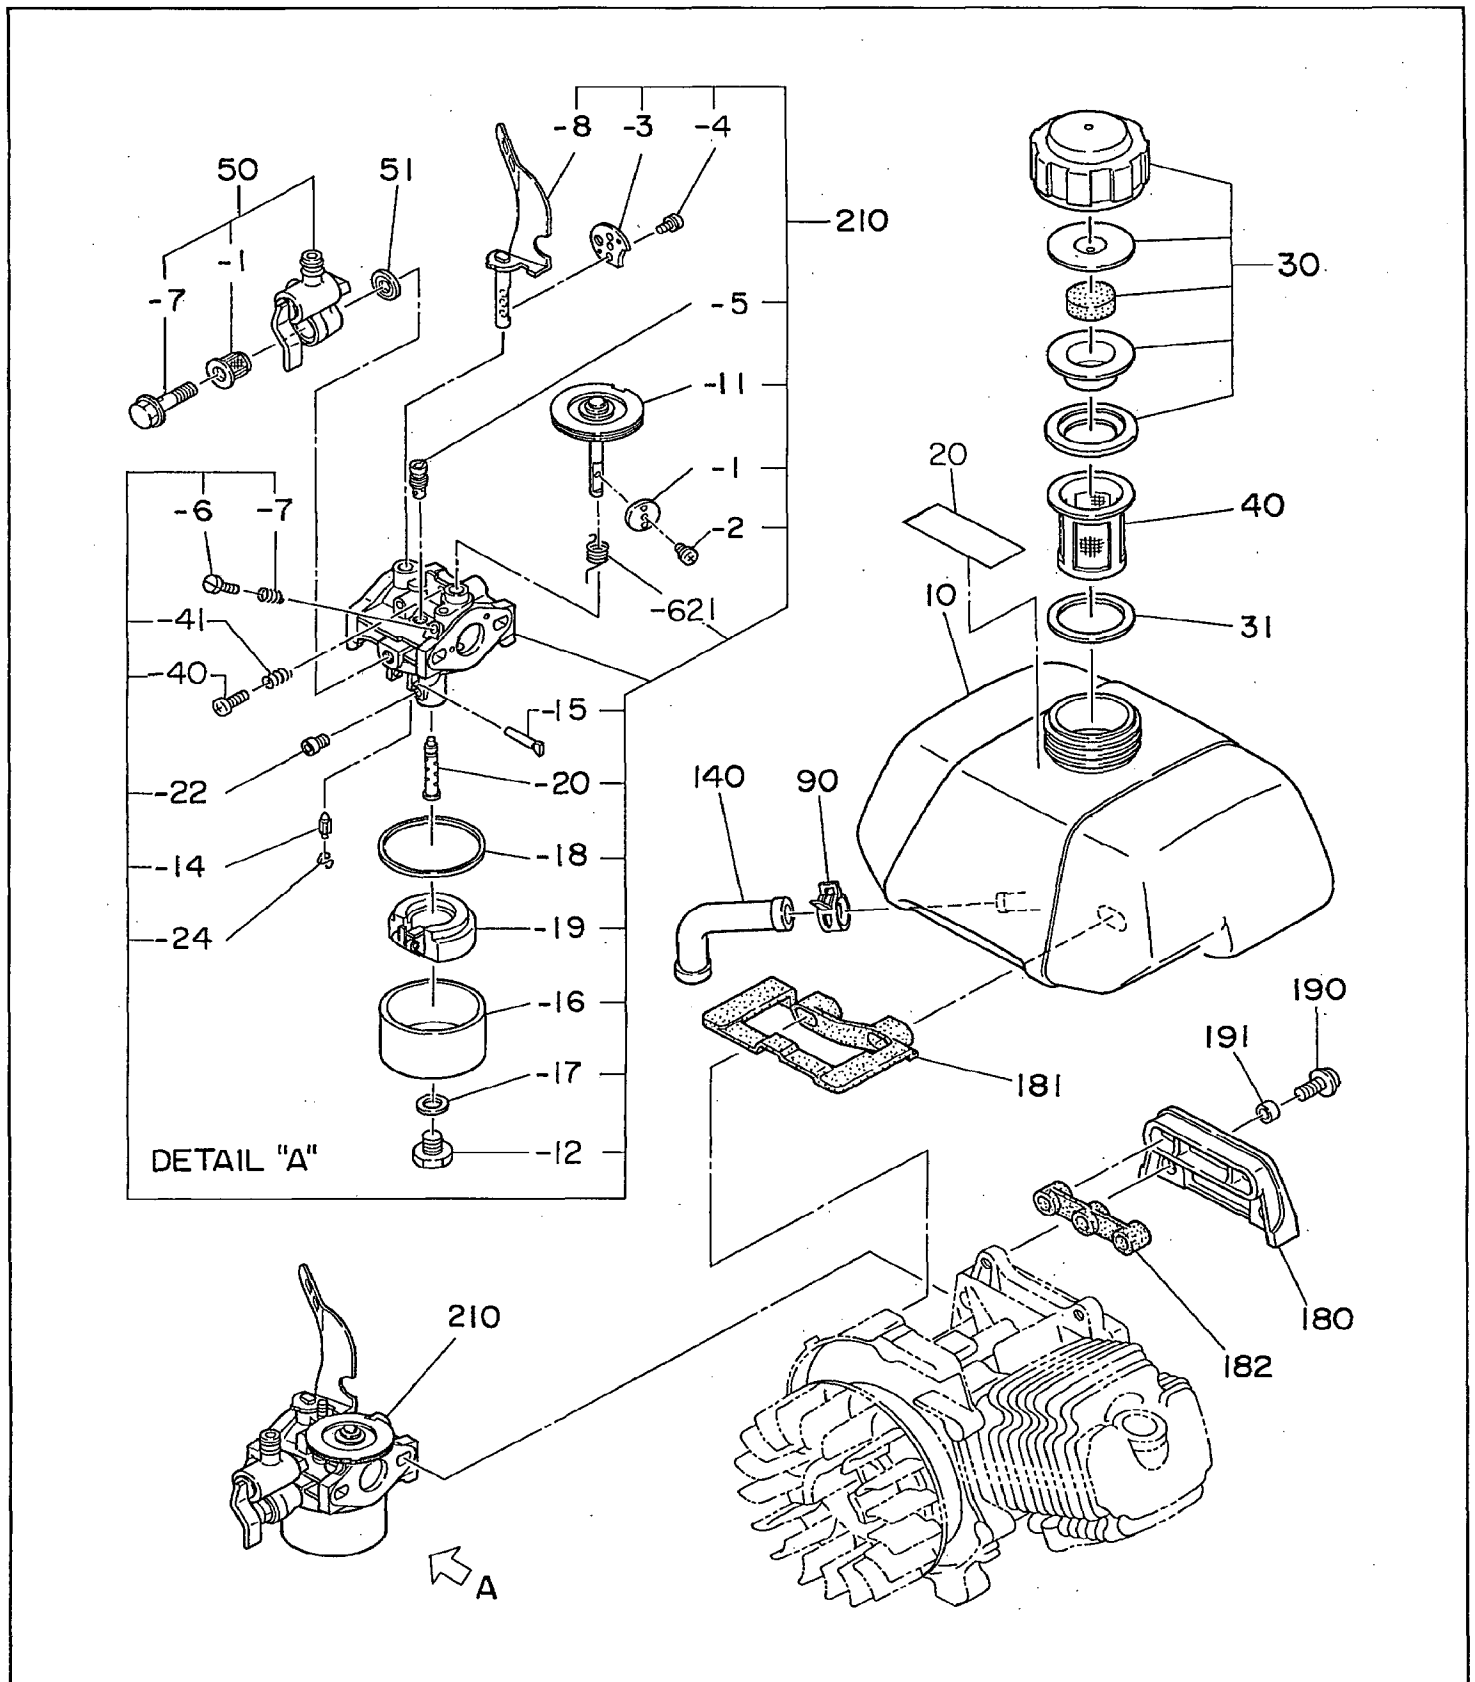

FIG.6 FUEL TANK and CARBURETOR