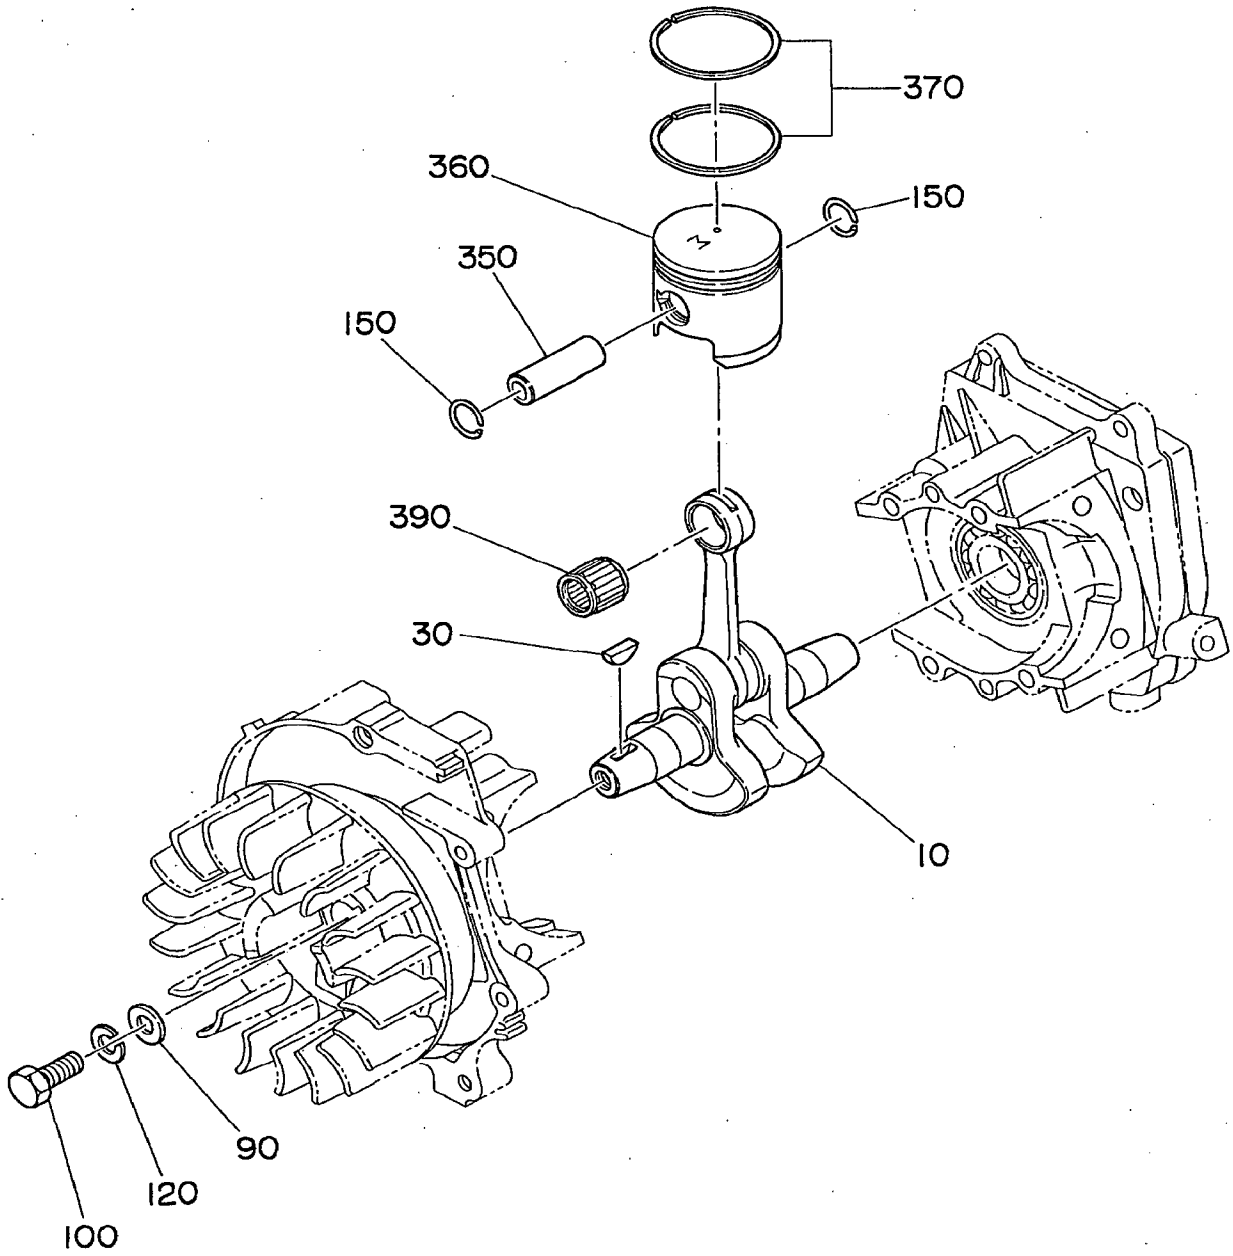

FIG.1 CRANKCASE and CYLINDER

↙Interchangeability

Ref. No.	Part Number	Description	Q' ty	Execution
*10	541-10050-00	CRANKCASE ASS'Y Includes items 30 and 40	1	
30	044-01599-71	OIL SEAL	2	
40	060-01598-80	BALL BEARING	2	
95	541-15012-00	GASKET, CRANKCASE	1	
170	541-15005-01	GASKET, CYLINDER	1	
300	011-90599-40	SOCKET HEAD BOLT	4	
410	541-15003-00	CYLINDER	1	
630	011-90699-90	SOCKET HEAD BOLT	4	
700	541-55028-00	COVER, CYLINDER	1	
701	004-35052-20	SCREW ASS'Y	2	
702	004-37051-40	SCREW ASS'Y	1	
800	541-35028-00	GASKET, LEAD VALVE	1	
810	541-30070-00	VALVE, LEAD ASS'Y	1	
820	541-35012-00	GASKET, INSULATER	1	
830	541-35033-01	INSULATER	1	
840	541-65023-00	GASKET, CARBURETOR	1	
850	004-37052-00	SCREW ASS'Y	1	
860	004-11051-80	SCREW, COUNTER SUNK HEAD	1	
870	011-90399-90	SOCKET HEAD BOLT	2	
880	541-45008-01	BRACKET	1	
890	541-45011-00	O-RING	1	
900	541-70310-00	STEPPING MOTOR	1	
910	541-45009-00	PULLEY, SM	1	
920	541-45012-00	SPRING	1	

FIG.2 CRANKSHAFT and PISTON