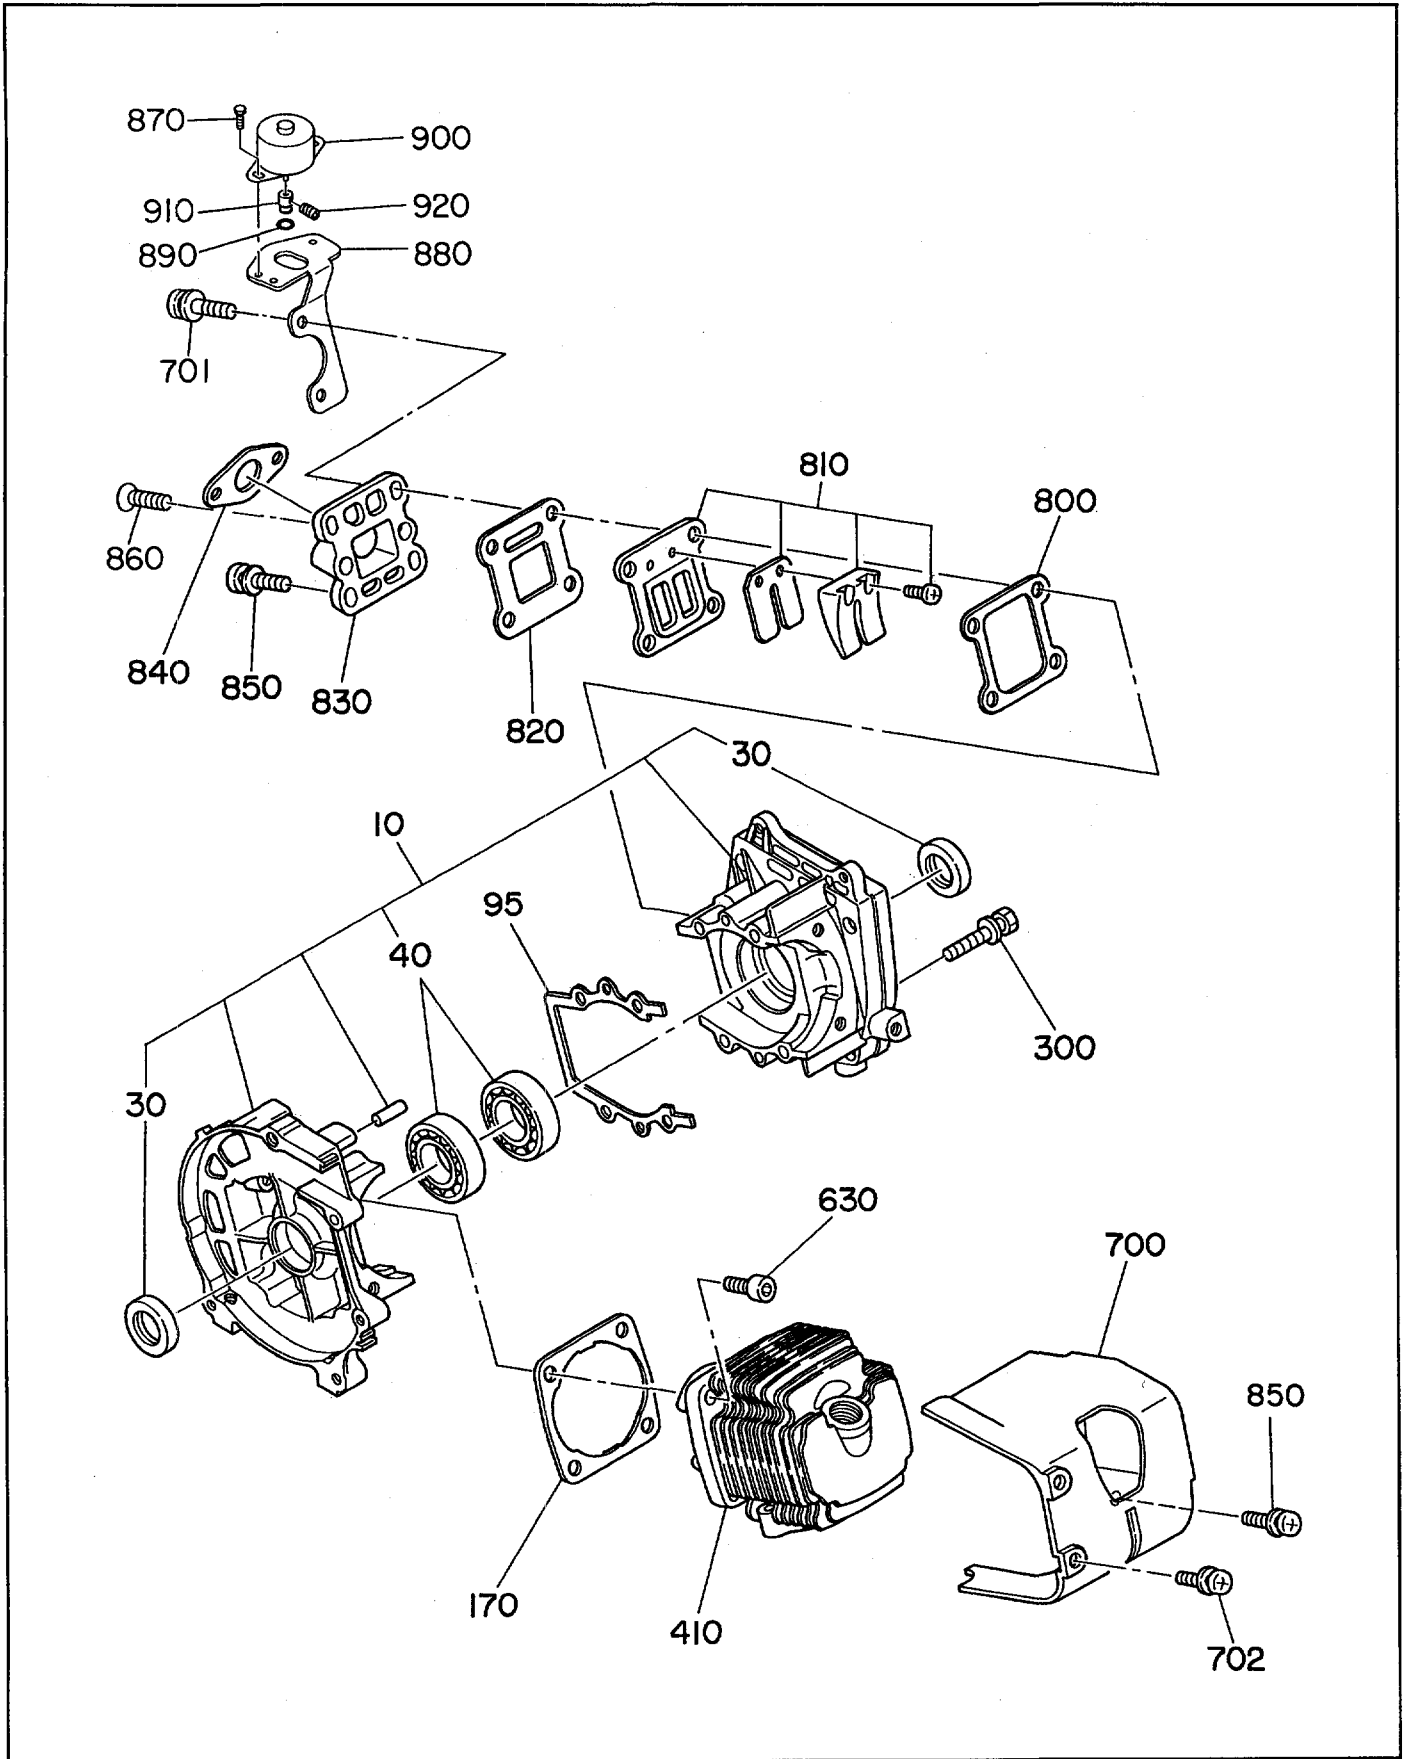

Robin Engine

**Model EC04ER
for COLEMAN**

PARTS CATALOG

Spec. No. EC04ER * 0209

 **FUJI HEAVY INDUSTRIES LTD.**

ISSUE EMD-EP1343

FIG.1 CRANKCASE and CYLINDER

FIG.1 CRANKCASE and CYLINDER

↙Interchangeability

Ref. No.	Part Number	Description	Q' ty	Execution
*10	541-10050-00	CRANKCASE ASS'Y Includes items 30 and 40	1	
30	044-01599-71	OIL SEAL	2	
40	060-01598-80	BALL BEARING	2	
95	541-15012-00	GASKET, CRANKCASE	1	
170	541-15005-01	GASKET, CYLINDER	1	
300	011-90599-40	SOCKET HEAD BOLT	4	
410	541-15003-00	CYLINDER	1	
630	011-90699-90	SOCKET HEAD BOLT	4	
700	541-55028-00	COVER, CYLINDER	1	
701	004-35052-20	SCREW ASS'Y	2	
702	004-37051-40	SCREW ASS'Y	1	
800	541-35028-00	GASKET, LEAD VALVE	1	
810	541-30070-00	VALVE, LEAD ASS'Y	1	
820	541-35012-00	GASKET, INSULATER	1	
830	541-35033-01	INSULATER	1	
840	541-65023-00	GASKET, CARBURETOR	1	
850	004-37052-00	SCREW ASS'Y	1	
860	004-11051-80	SCREW, COUNTER SUNK HEAD	1	
870	011-90399-90	SOCKET HEAD BOLT	2	
880	541-45008-01	BRACKET	1	
890	541-45011-00	O-RING	1	
900	541-70310-00	STEPPING MOTOR	1	
910	541-45009-00	PULLEY, SM	1	
920	541-45012-00	SPRING	1	