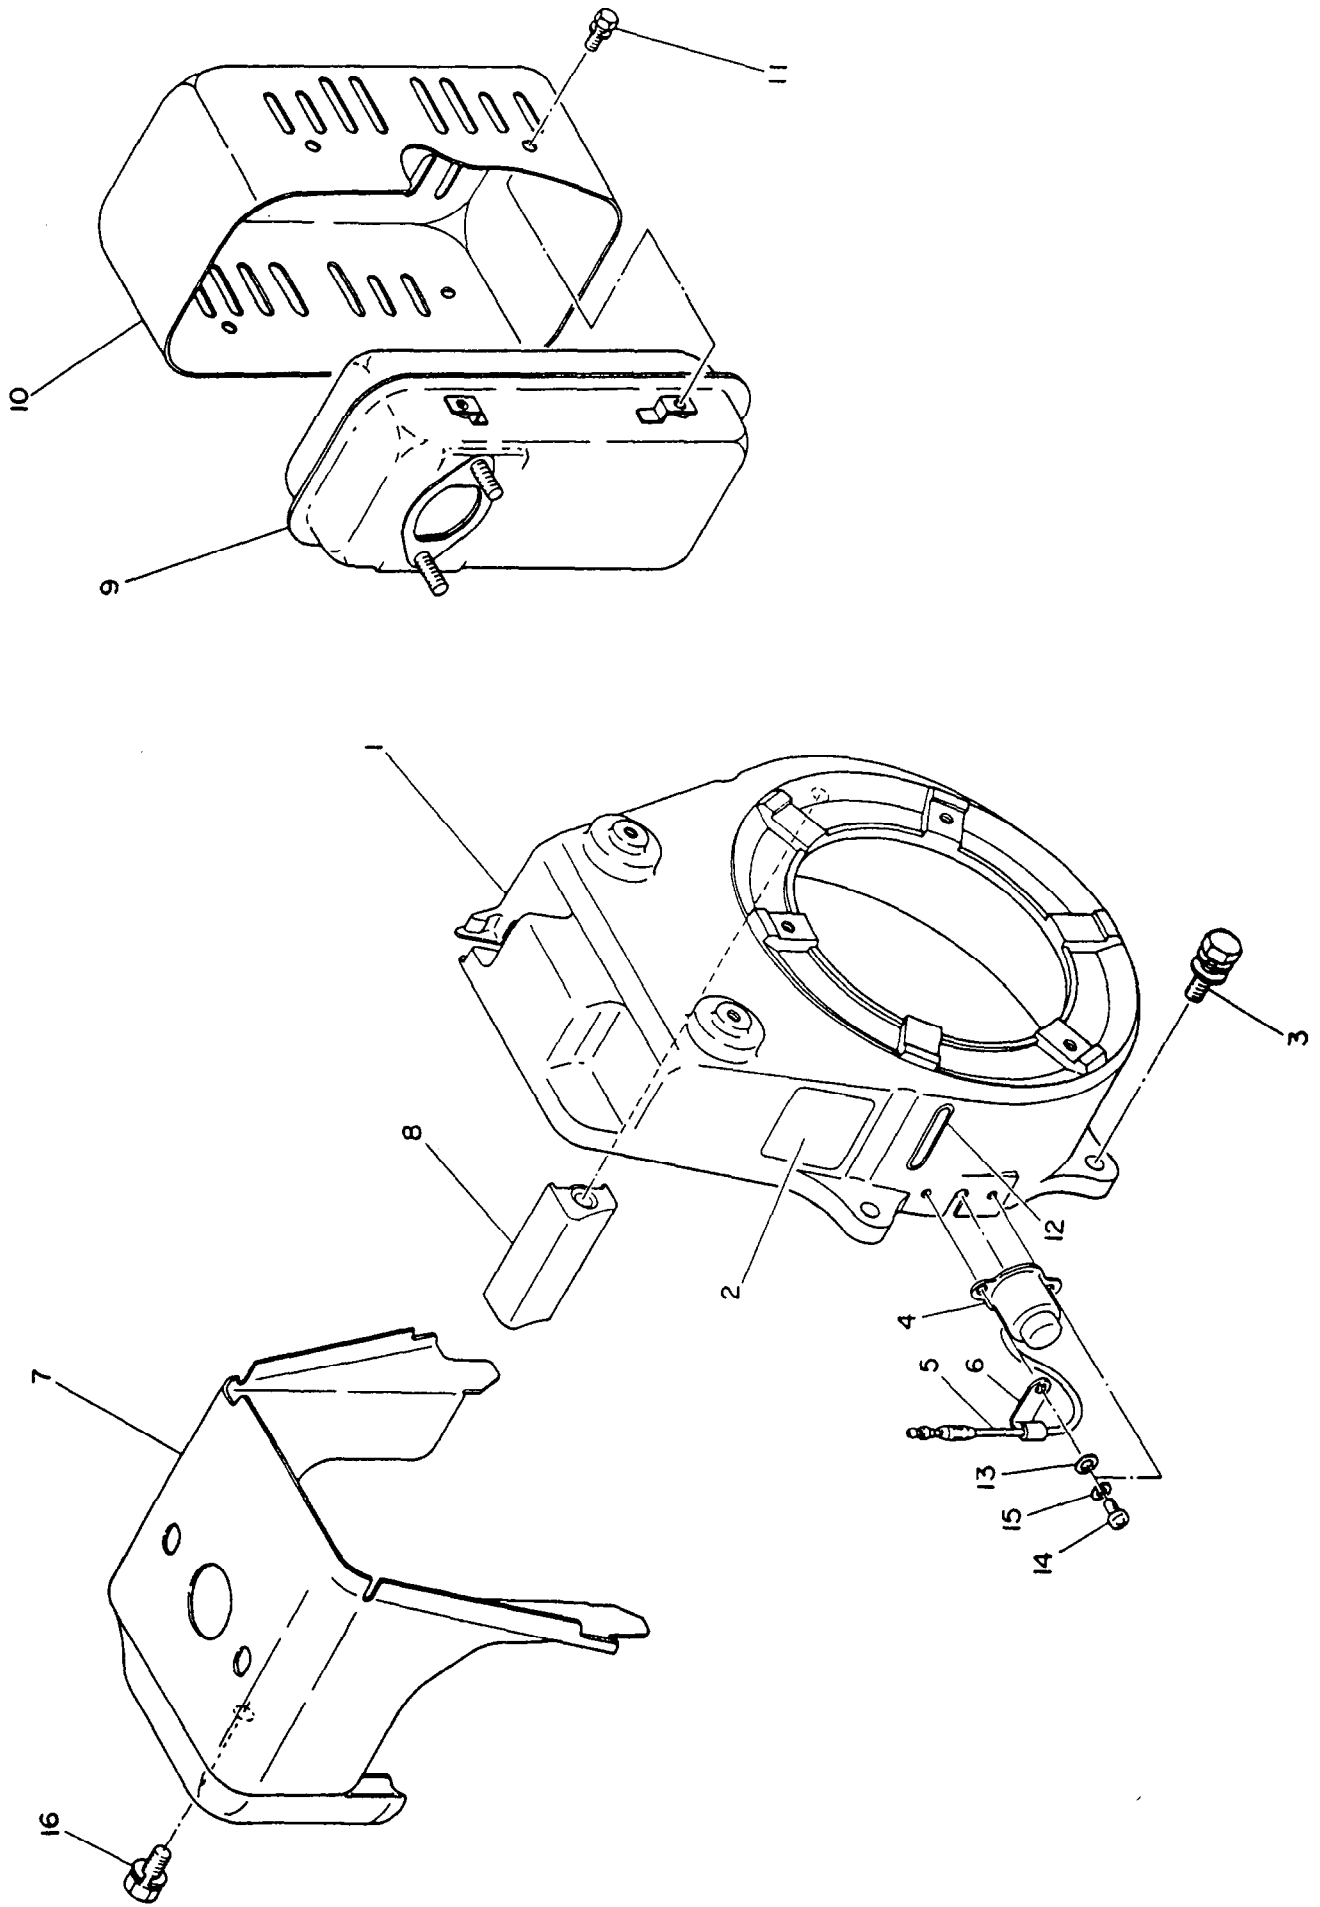

4. MUFFLER and BLOWER HOUSING

<u>Ref. No.</u>	<u>Parts Number</u>	<u>Parts Name</u>	<u>Q'ty</u>	<u>Description</u>
1	ECO6A-5121EA	BLOWER HOUSING	1	
2	ECO6A-9113	LABEL (engine name)	1	Japanese
2	ECO6A-9121	LABEL (engine name)	1	English
3	001 11062 00	BOLT AND WASHER ASSY.	4	
4	066 20000 11	STOP BUTTON	1	
5	ECO6A-0720	STOP BUTTON WIRE COMPL.	1	
6	056 60300 10	CLAMP	1	
7	ECO5A-0120 EA	CYLINDER COVER UNIT	1	
8	ECO5A-5102	GUIDE RUBBER	1	
9	ECO6A-0310aTA	MUFFLER COMPL.	1	
10	ECO5A-3111SA	MUFFLER COVER	1	
11	001 10061 00	BOLT ASSY.	4	
12	P301-英-511a	LABEL	1	English
12	073 73099 71	LABEL	1	Japanese
13	003 10040 00	WASHER	1	
14	004 31040 60	SCREW	2	
15	003 20040 00	SPRING WASHER	2	
16	001 11061 20	BOLT ASSY.	1