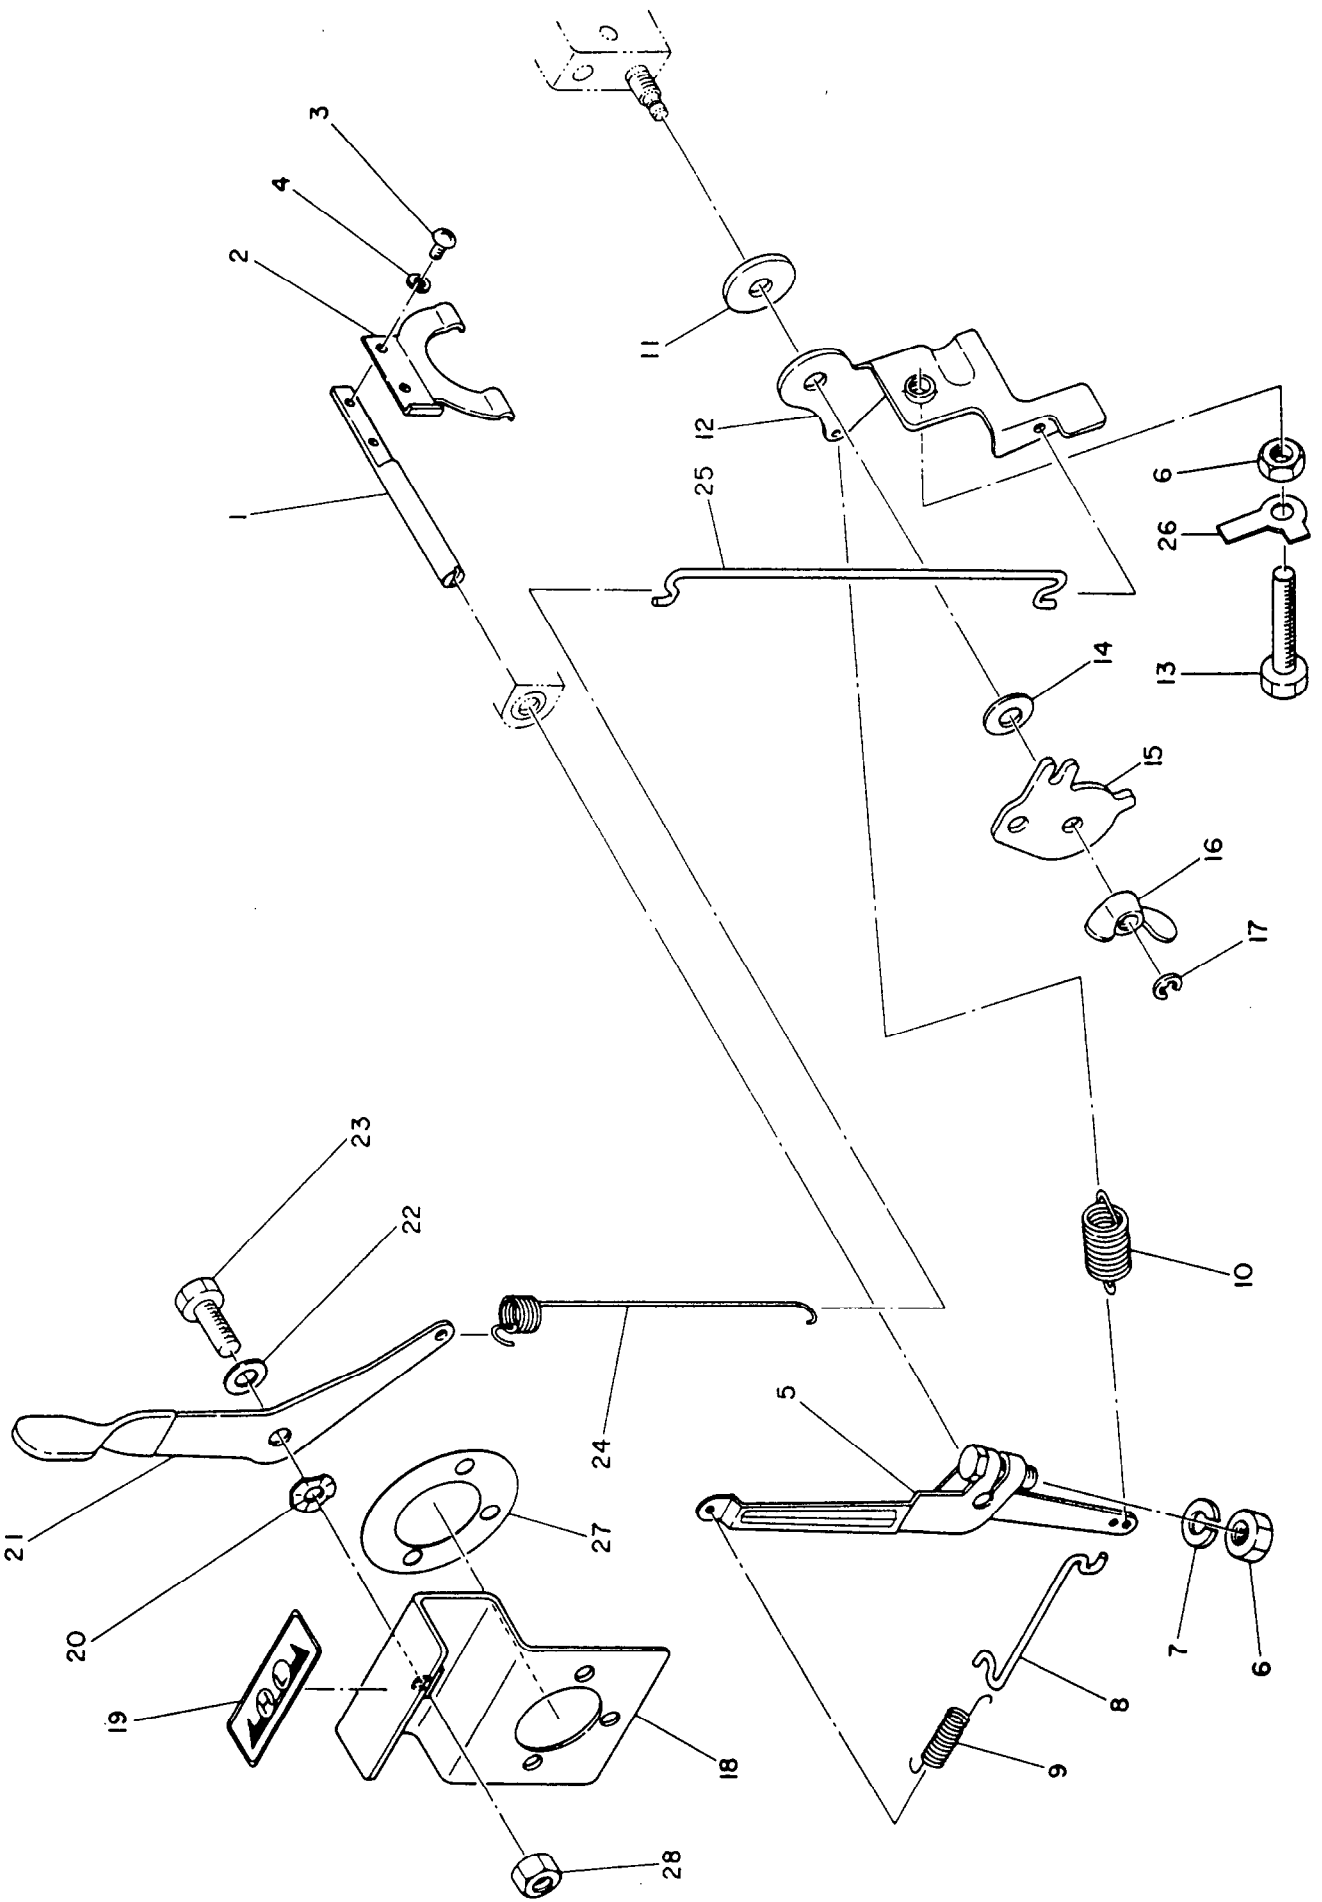

ROBIN AMERICA INC. reserves the right to modify, alter and improve engines and parts. Part numbers and the structure of parts may change from those shown in this catalog.

Table of Contents

Crankcase and Cylinder	1
Crankshaft and Piston	2
Governor	3
Muffler	4
Fuel Tank	5
Carburetor and Air Cleaner	6
Magneto.....	7
Recoil Starter	8
Accessories	9

2. CRANKSHAFT and PISTON

<u>Ref. No.</u>	<u>Parts Number</u>	<u>Parts Name</u>	<u>Q'ty</u>	<u>Description</u>
1	ECO6A-0204a	CRANKSHAFT ASSY.	1	Incl. 2~5
6	129 41703 12	GOVERNOR PLATE UNIT	1	
7	004 31050 80	SCREW	3	
8	003 20050 00	SPRING WASHER	3	
9	ECO5A-4102	GOVERNOR SLEEVE	1	
10	023 02300 20	SPACER	1	
11	002 18100 00	NUT	1	
12	003 20100 00	SPRING WASHER	1	
13	003 10100 00	WASHER	1	
14	005 32042 00	WOODRUFF KEY	1	
15	061 01200 10	NEEDLE BEARING	1	
16	ECO6A-2104a	PISTON	1	
17	ECO6A-0230	PISTON RING SET	1	
18	ECO6A-2105a	PISTON PIN	1	
19	056 51199 90	CLIP	2	
21	020 00600 40	WASHER	1	

3. GOVERNOR

<u>Ref. No.</u>	<u>Parts Number</u>	<u>Parts Name</u>	<u>Q'ty</u>	<u>Description</u>
1	129 42201 03	GOVERNOR SHAFT	1	
2	129 42101 13	GOVERNOR YOKE	1	
3	004 31030 50	SCREW	2	
4	003 20030 00	SPRING WASHER	2	
5	129 42301 11	GOVERNOR LEVER COMPL.	1	
6	002 17060 00	NUT	1	
7	003 20060 00	SPRING WASHER	1	
8	105 42701 11	GOVERNOR ROD	1	
9	106 42801 11	ROD SPRING	1	
10	ECO6A-4120	GOVERNOR SPRING	1	
11	021 70600 20	FRICITION WASHER	1	
12	ECO6A-4115	SPEED CONTROL LEVER	1	
13	001 65064 00	BOLT	1	
14	020 00700 10	WASHER	1	
15	ECO5A-4103	STOPPER PLATE	1	
16	017 80600 10	WING NUT	1	
17	129 45001 03	CLIP	1	
18	ECO6A-0409	CONTROL PLATE COMPL.	1	
20	003 22080 00	WAVE WASHER	1	
21	ECO6A-0411	THROTTLE LEVER COMPL.	1	
22	003 10060 00	WASHER	1	
23	001 65061 60	BOLT	1	
24	ECO6A-4116	THROTTLE SPRING	1	
25	ECO6A-4117	THROTTLE ROD	1	