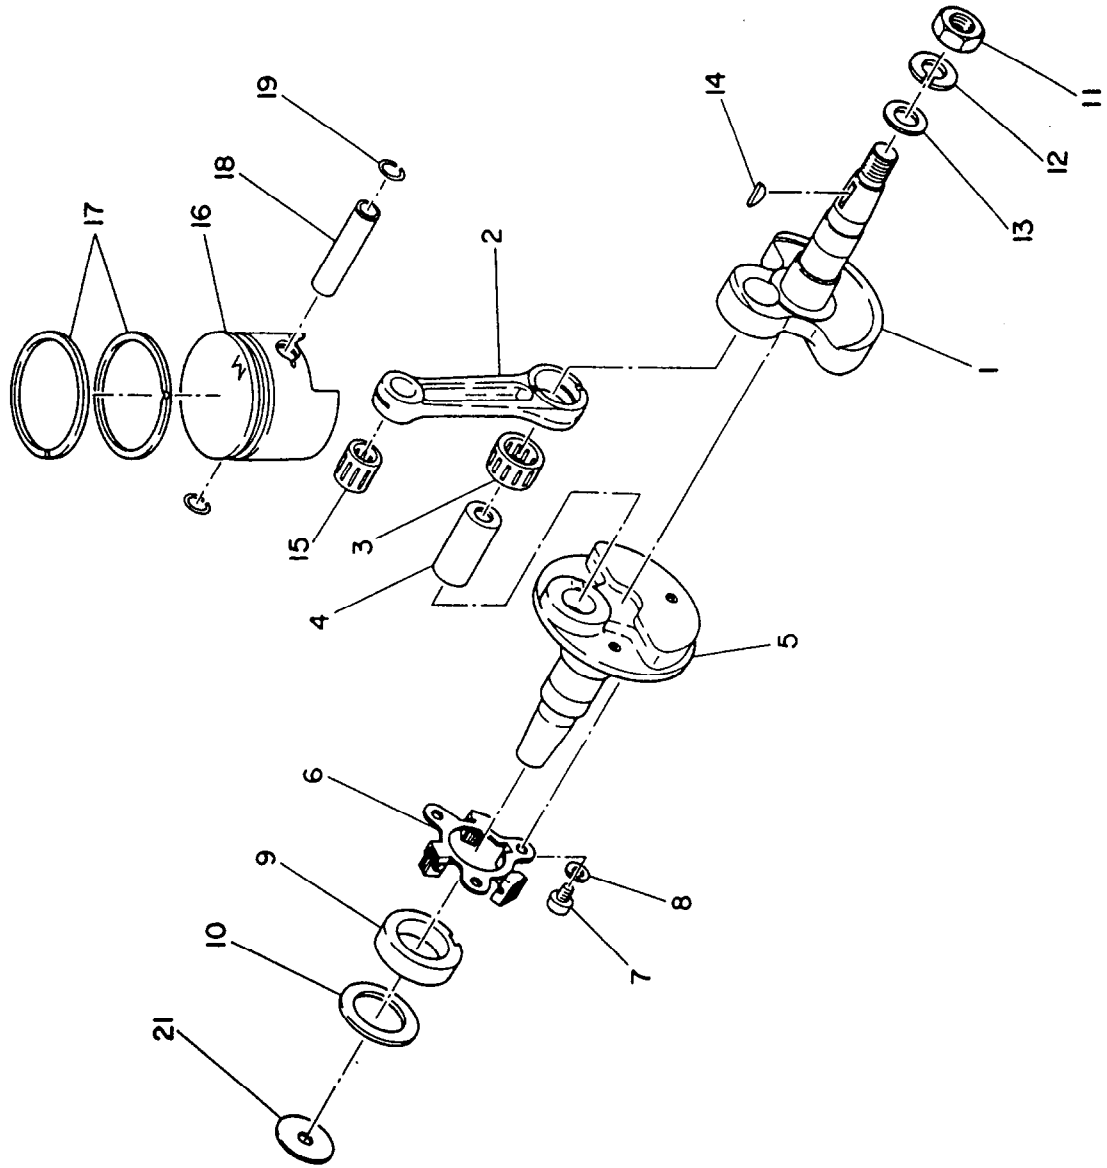

2. CRANKSHAFT and PISTON

<u>Ref. No.</u>	<u>Parts Number</u>	<u>Parts Name</u>	<u>Q'ty</u>	<u>Description</u>
1	ECO6A-0204a	CRANKSHAFT ASSY.	1	Incl. 2~5
6	129 41703 12	GOVERNOR PLATE UNIT	1	
7	004 31050 80	SCREW	3	
8	003 20050 00	SPRING WASHER	3	
9	ECO5A-4102	GOVERNOR SLEEVE	1	
10	023 02300 20	SPACER	1	
11	002 18100 00	NUT	1	
12	003 20100 00	SPRING WASHER	1	
13	003 10100 00	WASHER	1	
14	005 32042 00	WOODRUFF KEY	1	
15	061 01200 10	NEEDLE BEARING	1	
16	ECO6A-2104a	PISTON	1	
17	ECO6A-0230	PISTON RING SET	1	
18	ECO6A-2105a	PISTON PIN	1	
19	056 51199 90	CLIP	2	
21	020 00600 40	WASHER	1	

3. GOVERNOR

<u>Ref. No.</u>	<u>Parts Number</u>	<u>Parts Name</u>	<u>Q'ty</u>	<u>Description</u>
1	129 42201 03	GOVERNOR SHAFT	1	
2	129 42101 13	GOVERNOR YOKE	1	
3	004 31030 50	SCREW	2	
4	003 20030 00	SPRING WASHER	2	
5	129 42301 11	GOVERNOR LEVER COMPL.	1	
6	002 17060 00	NUT	1	
7	003 20060 00	SPRING WASHER	1	
8	105 42701 11	GOVERNOR ROD	1	
9	106 42801 11	ROD SPRING	1	
10	ECO6A-4120	GOVERNOR SPRING	1	
11	021 70600 20	FRICITION WASHER	1	
12	ECO6A-4115	SPEED CONTROL LEVER	1	
13	001 65064 00	BOLT	1	
14	020 00700 10	WASHER	1	
15	ECO5A-4103	STOPPER PLATE	1	
16	017 80600 10	WING NUT	1	
17	129 45001 03	CLIP	1	
18	ECO6A-0409	CONTROL PLATE COMPL.	1	
20	003 22080 00	WAVE WASHER	1	
21	ECO6A-0411	THROTTLE LEVER COMPL.	1	
22	003 10060 00	WASHER	1	
23	001 65061 60	BOLT	1	
24	ECO6A-4116	THROTTLE SPRING	1	
25	ECO6A-4117	THROTTLE ROD	1	

8. RECOIL STARTER

<u>Ref. No.</u>	<u>Parts Number</u>	<u>Parts Name</u>	<u>Q'ty</u>	<u>Description</u>
1	ECO5A-0501aSA	RECOIL STARTER ASSY.	1	Incl. 2 ~ 12
2	ECO5A-0501~②	SPIRAL SPRING	1	
3	ECO5A-0501~③	REEL	1	
4	ECO5A-0501~④	STARTER ROPE	1	
5	ECO5A-0501~⑤	STARTER KNOB	1	
6	ECO5A-0501~⑥	ROPE STOPPER	1	
7	ECO5A-0501~⑦	RETURN SPRING	1	
8	ECO5A-0501~⑧	RATCHET	1	
9	ECO5A-0501~⑨	FRICTION SPRING	1	
10	ECO5A-0501~⑩	FRICTION PLATE	1	
11	ECO5A-0501~⑪	CENTER SCREW	1	
12	ECO5A-0501~⑫	STARTER PULLEY	1	
13	001 10061 60	BOLT AND WASHER ASSY.	2	
14	001 10061 00	BOLT AND WASHER ASSY.	3	