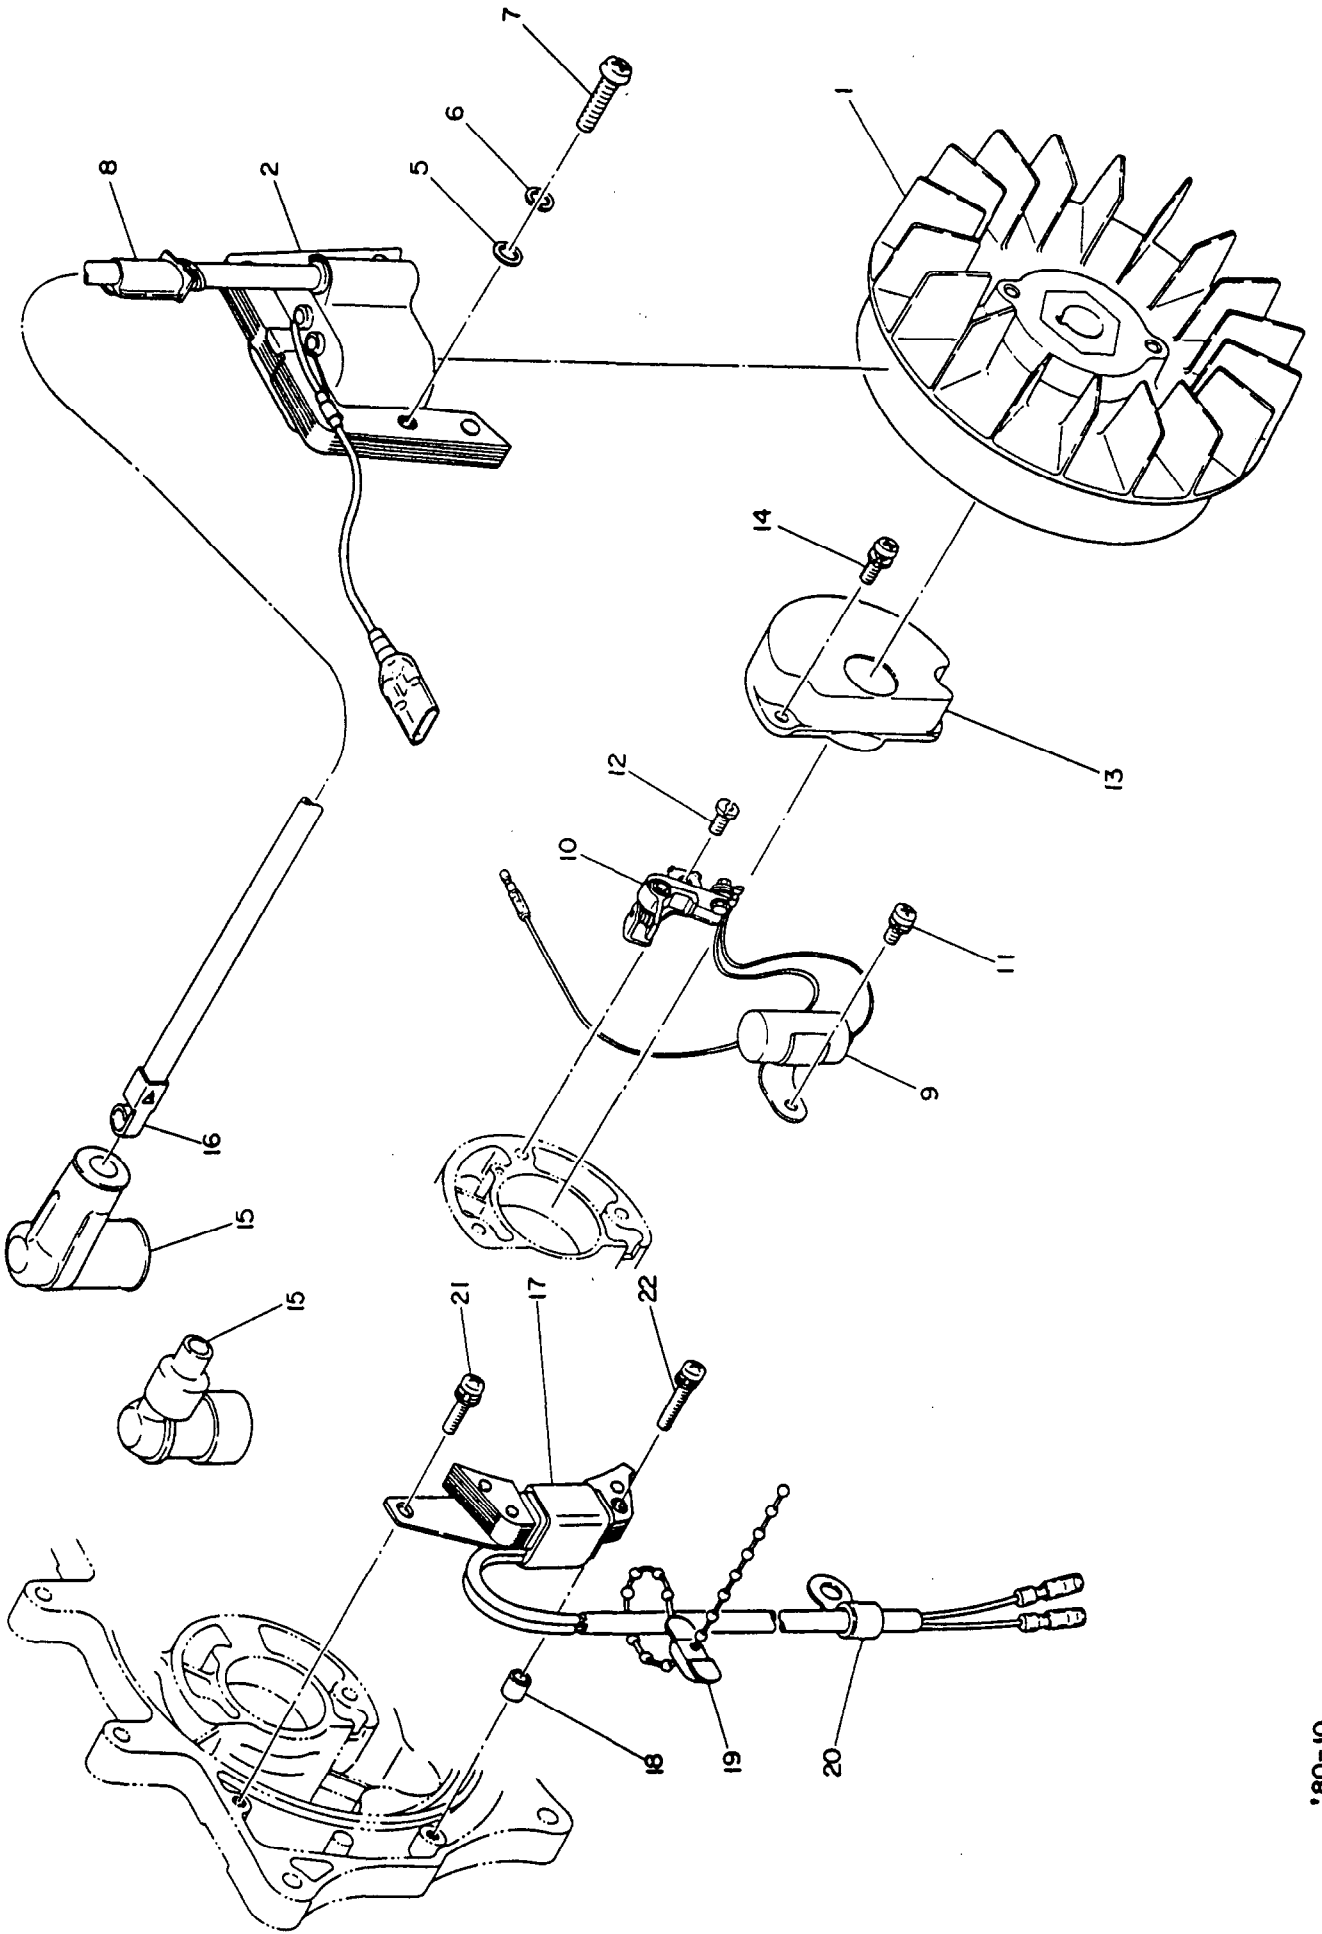

6. CARBURETOR and AIR CLEANER

<u>Ref. No.</u>	<u>Parts Number</u>	<u>Parts Name</u>	<u>Q'ty</u>	<u>Description</u>
26	EY209 62351 08	CROSS SCREW WITH WASHER	2	
27	EY130 62358 08	CROSS SCREW	2	
28	EY106 62358 08	SCREW	1	
29	EY128 32601 00	AIR CLEANER ASSY.	1	Incl. 30-33
30	EY128 32640 08	COVER COMPL.	1	Incl. 31
31	EY128 32730 08	LABEL	1	
32	EY106 32605 08	ELEMENT COMPL.	1	
33	EY001 10051 20	BOLT ASSY. (M5 x 12)	3