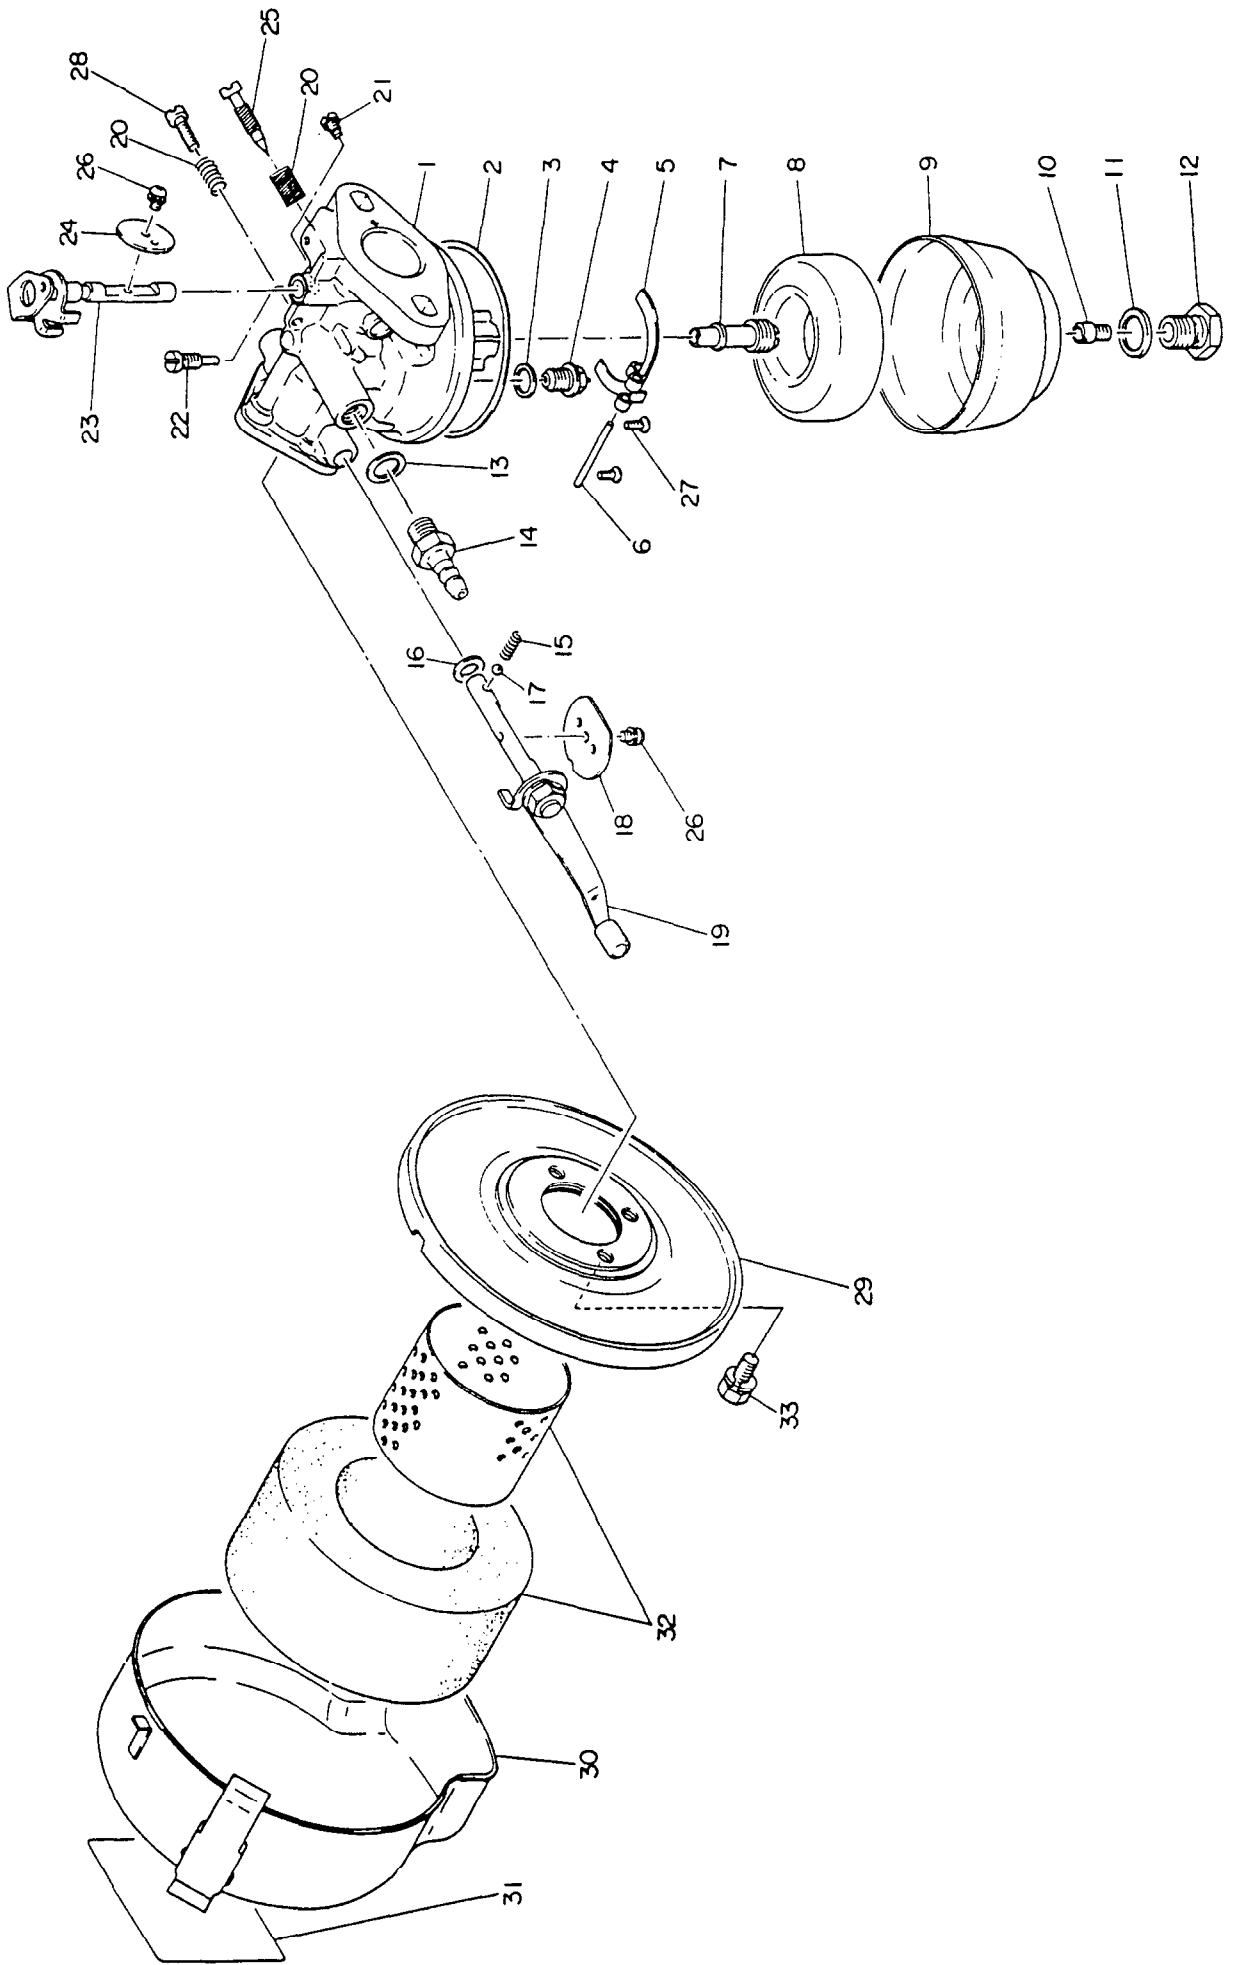

6. CARBURETOR and AIR CLEANER

<u>Ref. No.</u>	<u>Parts Number</u>	<u>Parts Name</u>	<u>Q'ty</u>	<u>Description</u>
26	EY209 62351 08	CROSS SCREW WITH WASHER	2	
27	EY130 62358 08	CROSS SCREW	2	
28	EY106 62358 08	SCREW	1	
29	EY128 32601 00	AIR CLEANER ASSY.	1	Incl. 30-33
30	EY128 32640 08	COVER COMPL.	1	Incl. 31
31	EY128 32730 08	LABEL	1	
32	EY106 32605 08	ELEMENT COMPL.	1	
33	EY001 10051 20	BOLT ASSY. (M5 x 12)	3