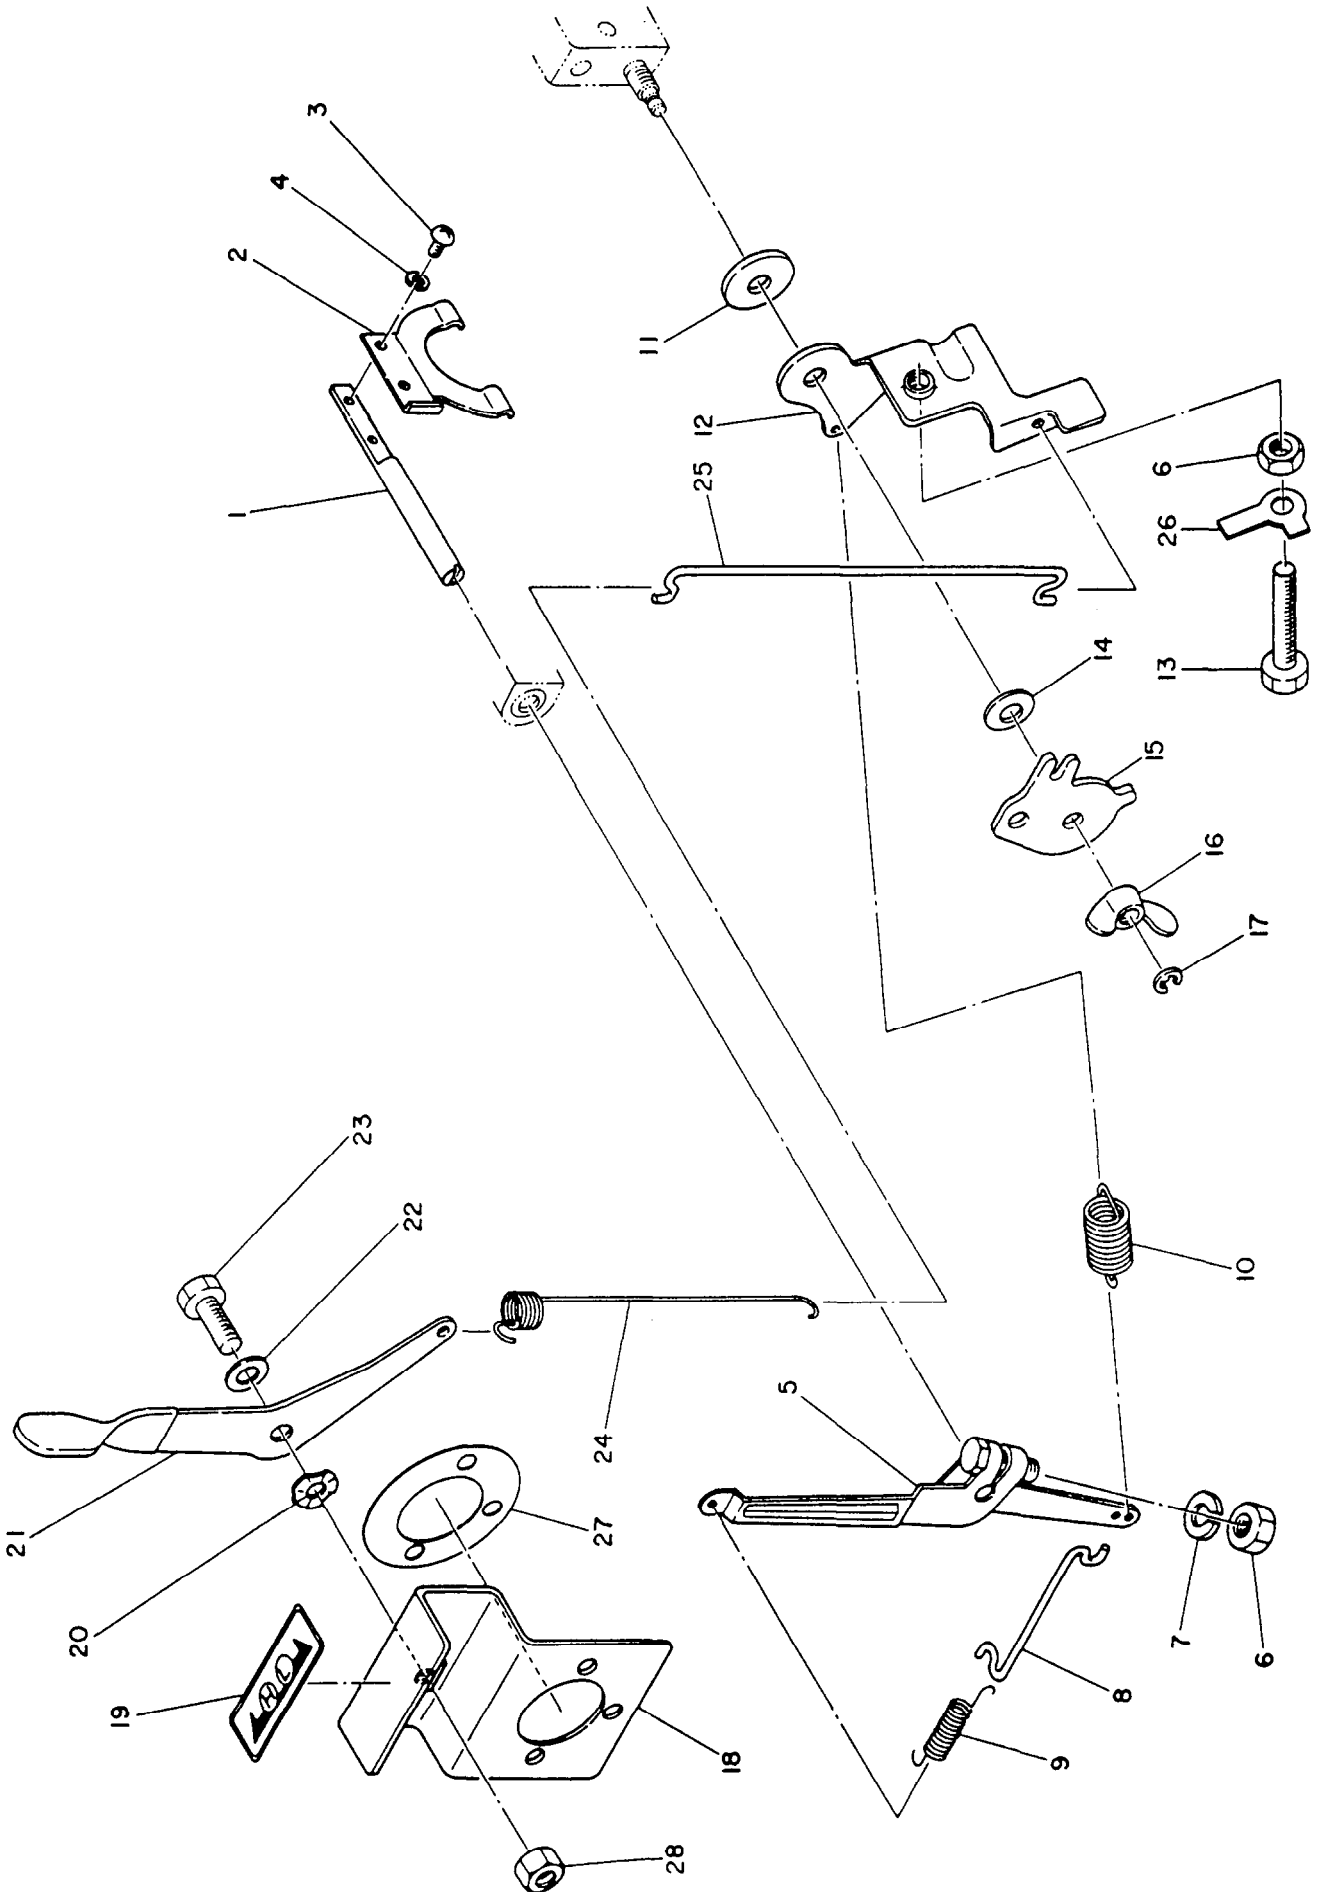

2. CRANKSHAFT and PISTON

<u>Ref. No.</u>	<u>Parts Number</u>	<u>Parts Name</u>	<u>Q'ty</u>	<u>Description</u>
1	ECO6A-0204a	CRANKSHAFT ASSY.	1	Incl. 2~5
6	129 41703 12	GOVERNOR PLATE UNIT	1	
7	004 31050 80	SCREW	3	
8	003 20050 00	SPRING WASHER	3	
9	ECO5A-4102	GOVERNOR SLEEVE	1	
10	023 02300 20	SPACER	1	
11	002 18100 00	NUT	1	
12	003 20100 00	SPRING WASHER	1	
13	003 10100 00	WASHER	1	
14	005 32042 00	WOODRUFF KEY	1	
15	061 01200 10	NEEDLE BEARING	1	
16	ECO6A-2104a	PISTON	1	
17	ECO6A-0230	PISTON RING SET	1	
18	ECO6A-2105a	PISTON PIN	1	
19	056 51199 90	CLIP	2	
21	020 00600 40	WASHER	1	

3. GOVERNOR

<u>Ref. No.</u>	<u>Parts Number</u>	<u>Parts Name</u>	<u>Q'ty</u>	<u>Description</u>
1	129 42201 03	GOVERNOR SHAFT	1	
2	129 42101 13	GOVERNOR YOKE	1	
3	004 31030 50	SCREW	2	
4	003 20030 00	SPRING WASHER	2	
5	129 42301 11	GOVERNOR LEVER COMPL.	1	
6	002 17060 00	NUT	1	
7	003 20060 00	SPRING WASHER	1	
8	105 42701 11	GOVERNOR ROD	1	
9	106 42801 11	ROD SPRING	1	
10	ECO6A-4120	GOVERNOR SPRING	1	
11	021 70600 20	FRICITION WASHER	1	
12	ECO6A-4115	SPEED CONTROL LEVER	1	
13	001 65064 00	BOLT	1	
14	020 00700 10	WASHER	1	
15	ECO5A-4103	STOPPER PLATE	1	
16	017 80600 10	WING NUT	1	
17	129 45001 03	CLIP	1	
18	ECO6A-0409	CONTROL PLATE COMPL.	1	
20	003 22080 00	WAVE WASHER	1	
21	ECO6A-0411	THROTTLE LEVER COMPL.	1	
22	003 10060 00	WASHER	1	
23	001 65061 60	BOLT	1	
24	ECO6A-4116	THROTTLE SPRING	1	
25	ECO6A-4117	THROTTLE ROD	1	